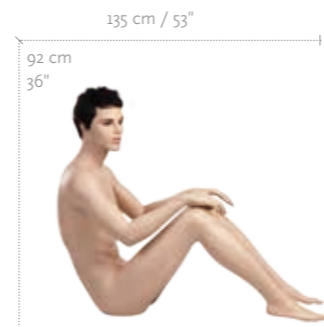

MEASUREMENTS	EU	US
HEIGHT	185 cm	73"
CHEST	96 cm	38"
WAIST	74 cm	29"
HIP	95 cm	37.5"
COLLAR	37 cm	14.5"
CLOTHES SIZE	48-50	38-40
SHOE SIZE	42/43	9
HEEL HEIGHT	3 cm	1"

**COLOR**

WHITE	1313
-------	------

VSM-04

VSM-10

VSM-06

VSM-07

VSM-13

MEASUREMENTS	EU	US
HEIGHT	185 cm	73"
CHEST	96 cm	38"
WAIST	74 cm	29"
HIP	95 cm	37.5"
COLLAR	37 cm	14.5"
CLOTHES SIZE	48-50	38-40
SHOE SIZE	42/43	9
HEEL HEIGHT	3 cm	1"

COLOR	EU	US
SKIN TONE NH	2101	