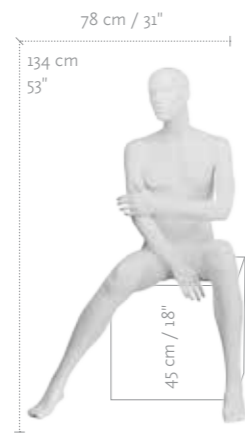

VSM-06

MEASUREMENTS	EU	US
HEIGHT	185 cm	73"
CHEST	96 cm	38"
WAIST	74 cm	29"
HIP	95 cm	37.5"
COLLAR	37 cm	14.5"
CLOTHES SIZE	48-50	38-40
SHOE SIZE	42/43	9
HEEL HEIGHT	3 cm	1"

COLOR

WHITE	1313