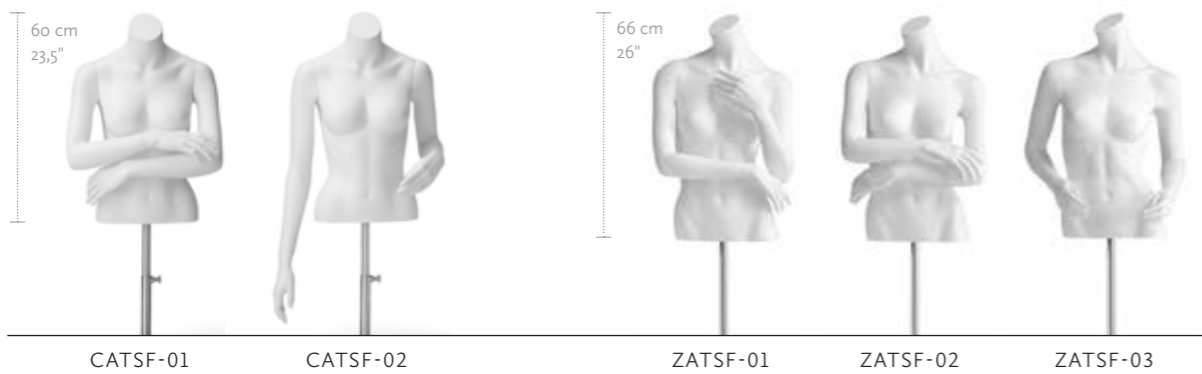

### FEMALE TORSOS

MEASUREMENTS	EU	US
BUST	83 cm	32,5"
WAIST	62 cm	24,5"
HIP	88 cm	34,5"
CUP SIZE	75 B	34 B
CLOTHES SIZE	36-38	8-10

COLOR		
WHITE	1313	

Stands for torsos need to be ordered separately.

FEMALE XL		
MEASUREMENTS	EU	US
BUST	104 cm	41"
WAIST	65 cm	25,5"
HIP	90 cm	35,5"
CUP SIZE	80 C	36 C
CLOTHES SIZE	44	16

COLOR		
WHITE	1313	

FEMALE XXL		
MEASUREMENTS	EU	US
BUST	107 cm	42"
WAIST	84 cm	33"
HIP	110 cm	43,5"
CUP SIZE	90 C	40 C
CLOTHES SIZE	46	18

#### MEASUREMENTS

	EU	US
BUST	83 cm	32,5"
WAIST	62 cm	24,5"
HIP	88 cm	34,5"
CUP SIZE	75 B	34 B
CLOTHES SIZE	36-38	8-10

Stands for torsos need to be ordered separately.