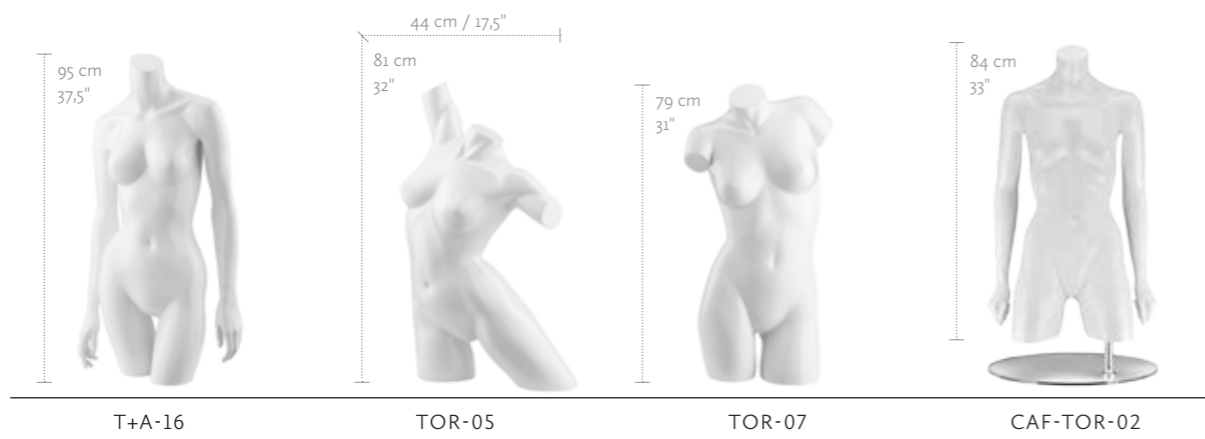

FEMALE XL		
MEASUREMENTS	EU	US
BUST	104 cm	41"
WAIST	65 cm	25,5"
HIP	90 cm	35,5"
CUP SIZE	80 C	36 C
CLOTHES SIZE	44	16

COLOR		
WHITE	1313	

FEMALE XXL		
MEASUREMENTS	EU	US
BUST	107 cm	42"
WAIST	84 cm	33"
HIP	110 cm	43,5"
CUP SIZE	90 C	40 C
CLOTHES SIZE	46	18

FEMALE		
MEASUREMENTS	EU	US
BUST	86 cm	34"
WAIST	63 cm	25"
HIP	90 cm	35.5"
CUP SIZE	75 B	34 B
CLOTHES SIZE	36-38	8-10

COLOR		
WHITE SHINY	1313S	

MALE		
MEASUREMENTS	EU	US
CHEST	97 cm	38"
WAIST	78 cm	30.5"
HIP	90 cm	35.5"
COLLAR	37 cm	14.5"
CLOTHES SIZE	48-50	38-40

#### MEASUREMENTS

	EU	US
BUST	83 cm	32,5"
WAIST	62 cm	24,5"
HIP	88 cm	34,5"
CUP SIZE	75 B	34 B
CLOTHES SIZE	36-38	8-10

Stands for torsos need to be ordered separately.