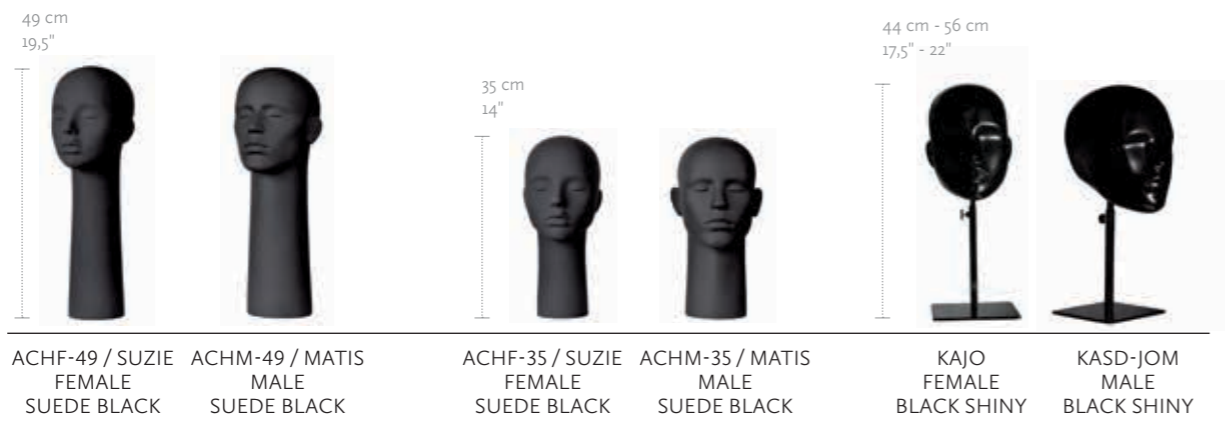

02 | TORSOS & FORMS HEADS & ARMS & LEGS