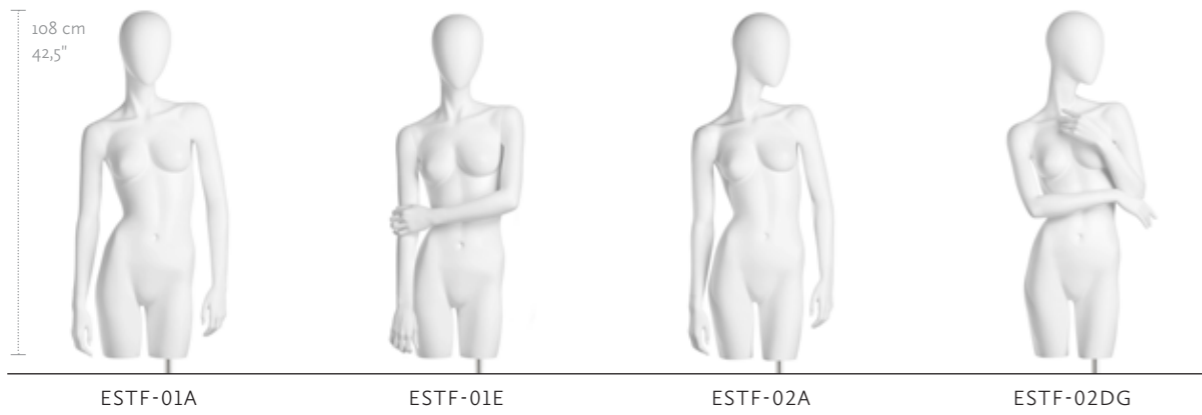

### FEMALE TORSOS

MEASUREMENTS	EU	US
BUST	83 cm	32,5"
WAIST	62 cm	24,5"
HIP	88 cm	34,5"
CUP SIZE	75 B	34 B
CLOTHES SIZE	36-38	8-10

COLOR		
WHITE	1313	

Stands for torsos need to be ordered separately.

#### MEASUREMENTS

	EU	US
BUST	83 cm	32,5"
WAIST	62 cm	24,5"
HIP	88 cm	34,5"
CUP SIZE	75 B	34 B
CLOTHES SIZE	36-38	8-10

Stands for torsos need to be ordered separately.