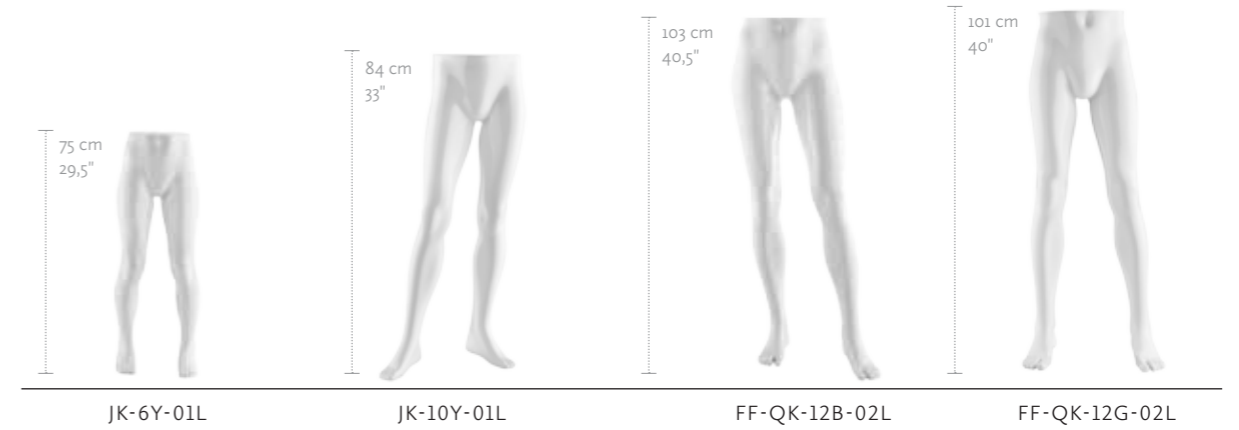

02 | TORSOS & FORMS

KIDS TORSOS & TROUSER FORMS

CLOTHES SIZE	EU	US
4 YEARS	104-110	5
6 YEARS	116-122	6-7
8 YEARS	128-134	9-10
10 YEARS	140-146	11
12 YEARS	152-158	14

COLORS		
WHITE	1313	
WHITE SHINY	1313S	

Stands for torsos need to be ordered separately.