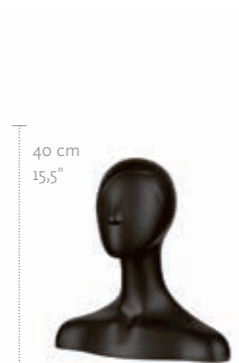

FEMALE		
MEASUREMENTS	EU	US
BUST	86 cm	34"
WAIST	63 cm	25"
HIP	90 cm	35.5"
CUP SIZE	75 B	34 B
CLOTHES SIZE	36-38	8-10

COLOR		
WHITE SHINY	1313S	

MALE		
MEASUREMENTS	EU	US
CHEST	97 cm	38"
WAIST	78 cm	30.5"
HIP	90 cm	35.5"
COLLAR	37 cm	14.5"
CLOTHES SIZE	48-50	38-40

COLOR		
WHITE SHINY	1313S	

Stands for torsos need to be ordered separately.

## 02 | TORSOS & FORMS ELEGANCE

DNL-01 LI/R1 / MACEY  
FEMALE  
WHITE

DNL-01 / DANIELLE  
FEMALE  
WHITE

DNL-01S / EVIE  
FEMALE  
WHITE SHINY

ACBF-04A  
FEMALE  
SUEDE BLACK

ACBF-04A / TBFH-B  
FEMALE  
SUEDE BLACK + LINEN BEIGE