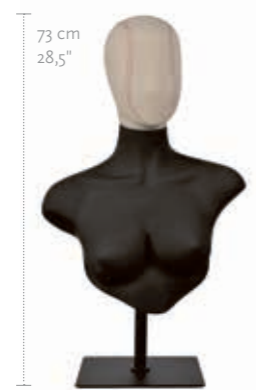

## 02 | TORSOS & FORMS ELEGANCE

DNL-01 LI/R1 / MACEY  
FEMALE  
WHITE

DNL-01 / DANIELLE  
FEMALE  
WHITE

DNL-01S / EVIE  
FEMALE  
WHITE SHINY

ACBF-04A  
FEMALE  
SUEDE BLACK

ACBF-04A / TBFH-B  
FEMALE  
SUEDE BLACK + LINEN BEIGE