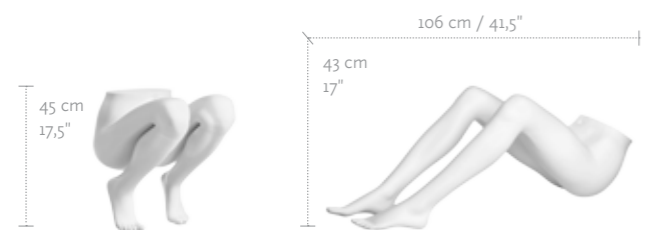

### FEMALE TORSOS

MEASUREMENTS	EU	US
BUST	83 cm	32,5"
WAIST	62 cm	24,5"
HIP	88 cm	34,5"
CUP SIZE	75 B	34 B
CLOTHES SIZE	36-38	8-10

COLOR		
WHITE	1313	

Stands for torsos need to be ordered separately.

ESFL-07

VSM-09L

ESML-07

ESFL-06 ESFL-05

FEMALE MEASUREMENTS	EU	US
HEIGHT	117 cm	46"
WAIST	63 cm	25"
HIP	88 cm	34,5"
SHOE SIZE	38/39	8½
HEEL HEIGHT	8 cm	3"
CLOTHES SIZE	36-38	8-10

### COLORS

WHITE	1313
BLACK SHINY	1310S

MALE MEASUREMENTS	EU	US
HEIGHT	118 cm	46,5"
WAIST	78 cm	30,5"
HIP	97 cm	38"
SHOE SIZE	42	9
HEEL HEIGHT	3 cm	1"
CLOTHES SIZE	48-50	38-40

#### MEASUREMENTS

	EU	US
BUST	83 cm	32,5"
WAIST	62 cm	24,5"
HIP	88 cm	34,5"
CUP SIZE	75 B	34 B
CLOTHES SIZE	36-38	8-10

Stands for torsos need to be ordered separately.