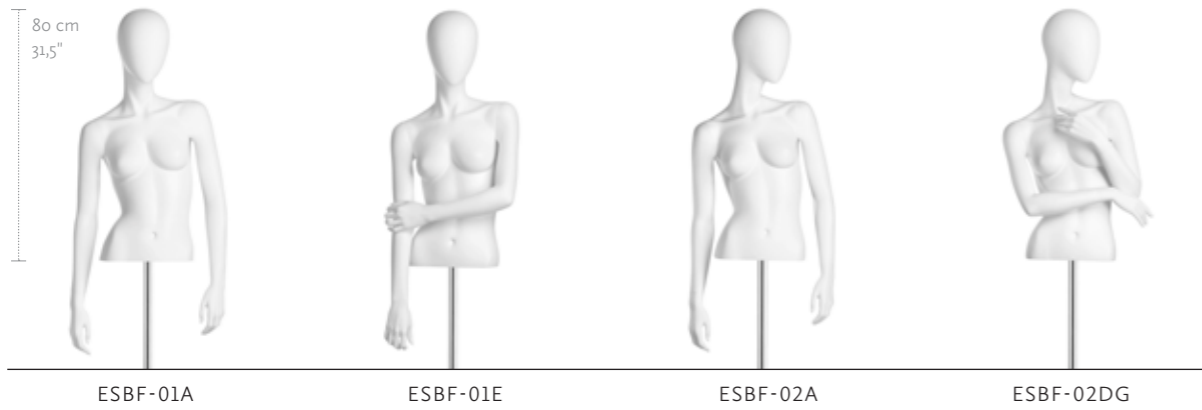

### FEMALE TORSOS

MEASUREMENTS	EU	US
BUST	83 cm	32,5"
WAIST	62 cm	24,5"
HIP	88 cm	34,5"
CUP SIZE	75 B	34 B
CLOTHES SIZE	36-38	8-10

COLOR		
WHITE	1313	

Stands for torsos need to be ordered separately.

#### MEASUREMENTS

	EU	US
BUST	83 cm	32,5"
WAIST	62 cm	24,5"
HIP	88 cm	34,5"
CUP SIZE	75 B	34 B
CLOTHES SIZE	36-38	8-10

Stands for torsos need to be ordered separately.