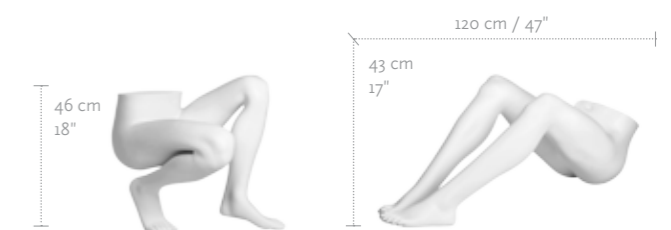

COLORS

WHITE	1313
BLACK SHINY	1310S

ESML-06 ESML-05