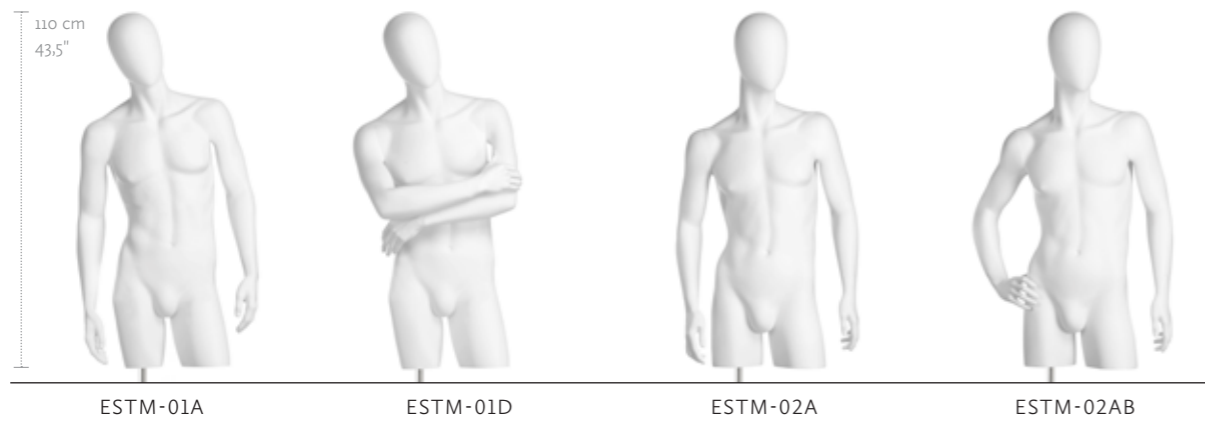

02 | TORSOS & FORMS MALE TORSOS

MEASUREMENTS	EU	US
CHEST	97 cm	38"
WAIST	78 cm	30.5"
HIP	94 cm	37"
COLLAR	37 cm	14.5"
CLOTHES SIZE	48-50	38-40

COLOR		
WHITE	1313	

Stands for torsos need to be ordered separately.