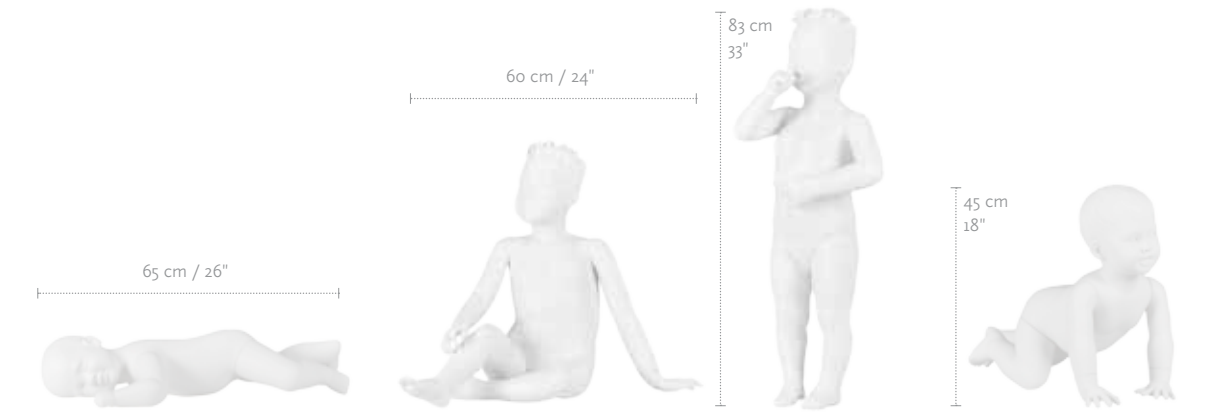

TDB-6M-04

TDB-18M-03

TDB-12M-03

TDB-12M-05