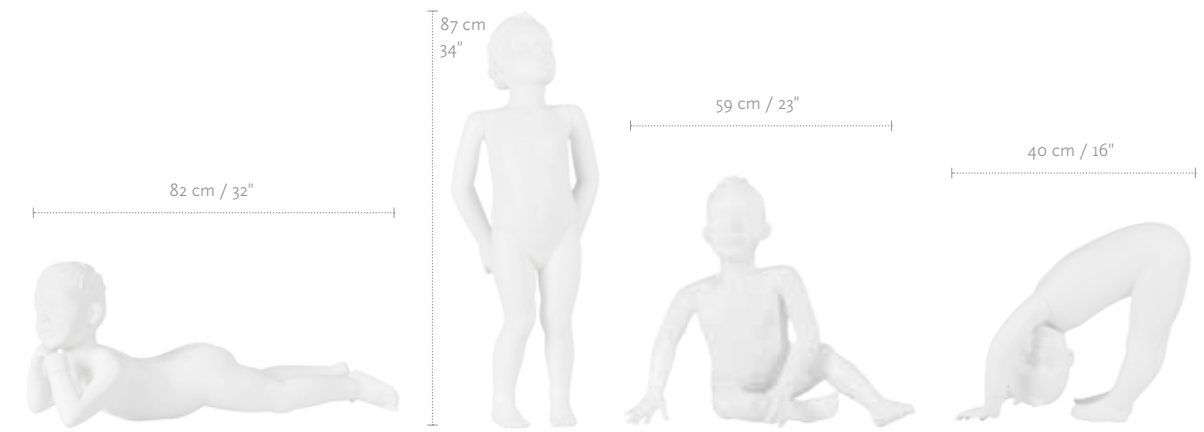

TDB-18M-04

TDB-18M-02

TDB-12M-01

TDB-12M-02
ONLY WITH HEAD SID

MEASUREMENTS	6M-EU	6M-US	12M-EU	12M-US	18M-EU	18M-US
CLOTHES SIZE	68	00	74	0	86	1

COLOR	
WHITE	1313