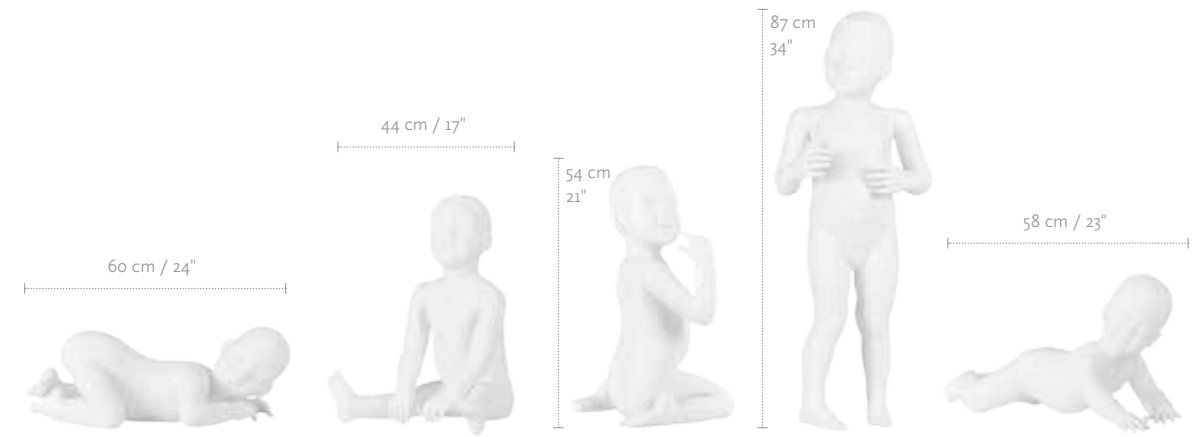

TDB-6M-01
ONLY WITH HEAD DUFFY

TDB-6M-02

TDB-12M-04

TDB-18M-01

TDB-6M-03