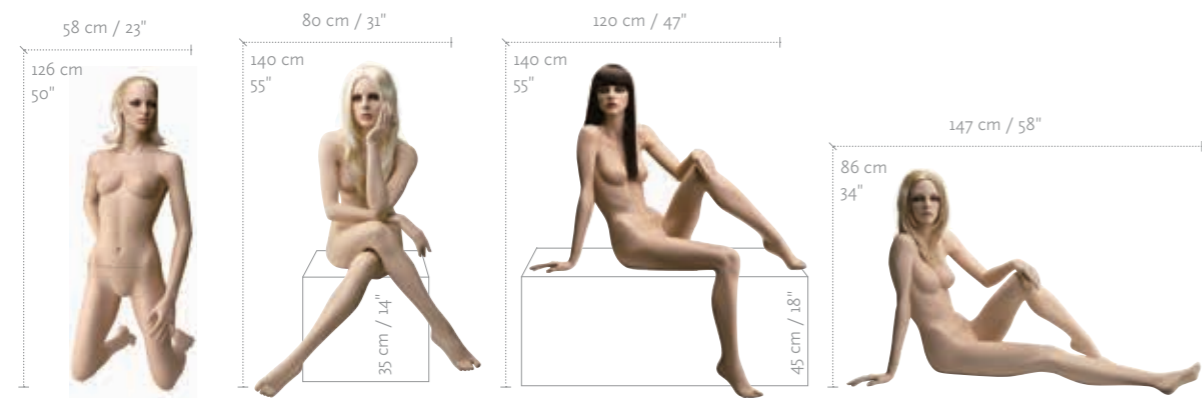

AUF-09   AUF-10   AUF-12   AUF-11

MEASUREMENTS	EU	US
HEIGHT	184 cm	72"
BUST	85 cm	34"
WAIST	60 cm	24"
HIP	89 cm	35"
CUP SIZE	75 B	34 B
CLOTHES SIZE	36	8
SHOE SIZE	38/39	8½
HEEL HEIGHT	8 cm	3"

COLORS	
SKIN TONE CCM	2105
SKIN TONE SUNTAN	2112
WHITE	1313