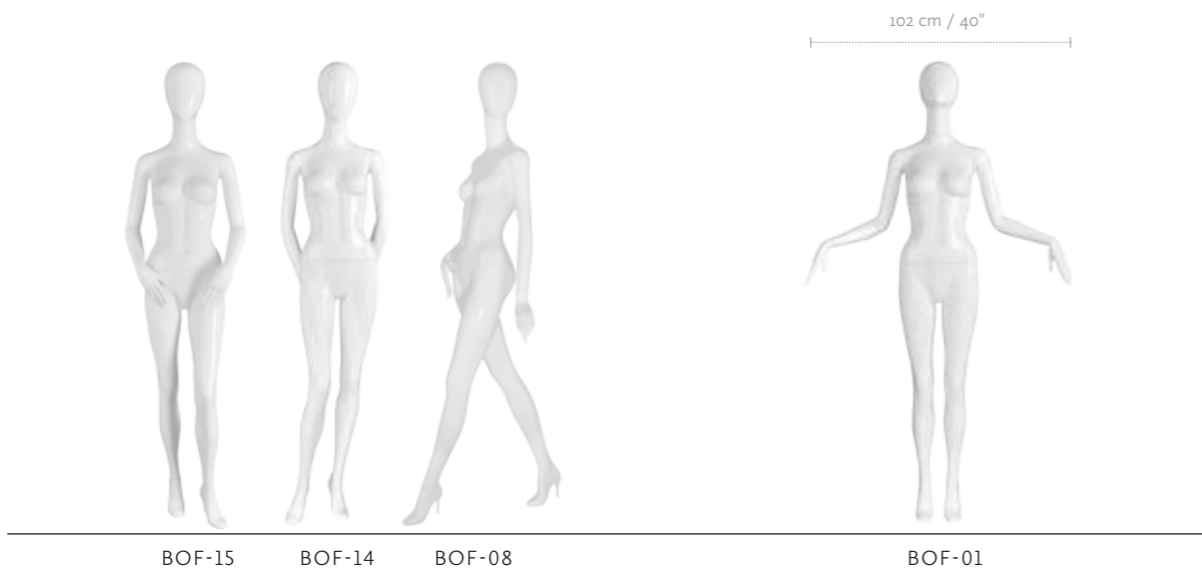

MEASUREMENTS	EU	US
HEIGHT	185 cm	73"
BUST	84 cm	33"
WAIST	60 cm	24"
HIP	87 cm	34"
CUP SIZE	75 B	34 B
CLOTHES SIZE	34-36	6-8
SHOE SIZE	38/39	8½
HEEL HEIGHT	8 cm	3"

COLORS	
WHITE SHINY	1313S
WHITE	1313

All heels are removeable.

Mannequin parts interchangeable  
You can select all upper bodies, legs, and arms to create your own unique look (from pose BOF-01 to pose BOF-16).

MEASUREMENTS	EU	US
HEIGHT	185 cm	73"
BUST	84 cm	33"
WAIST	60 cm	24"
HIP	87 cm	34"
CUP SIZE	75 B	34 B
CLOTHES SIZE	34-36	6-8
SHOE SIZE	38/39	8½
HEEL HEIGHT	8 cm	3"