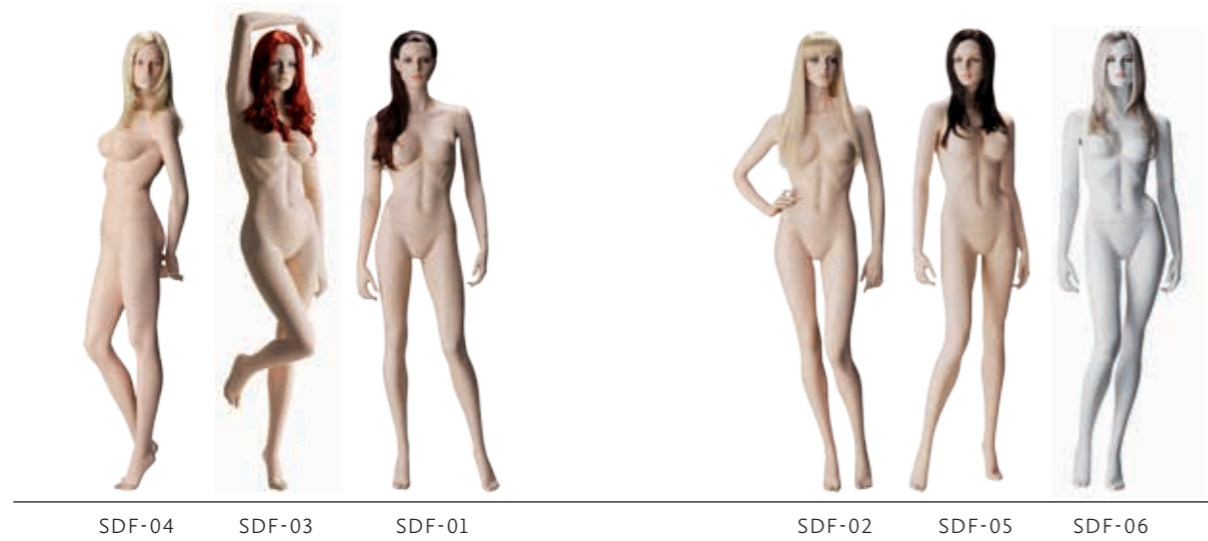

# SEDUCTION

LINGERIE & OTHER DELIGHTS

SDF-03

SDF-09

SDF-13

SDF-05

SDF-04

MEASUREMENTS	EU	US
HEIGHT	183 cm	72"
BUST	94 cm	37"
WAIST	63 cm	25"
HIP	90 cm	36"
CUP SIZE	80 C	36 C
CLOTHES SIZE	36-38	8-10
SHOE SIZE	38/39	8½
HEEL HEIGHT	12 cm	4¾"