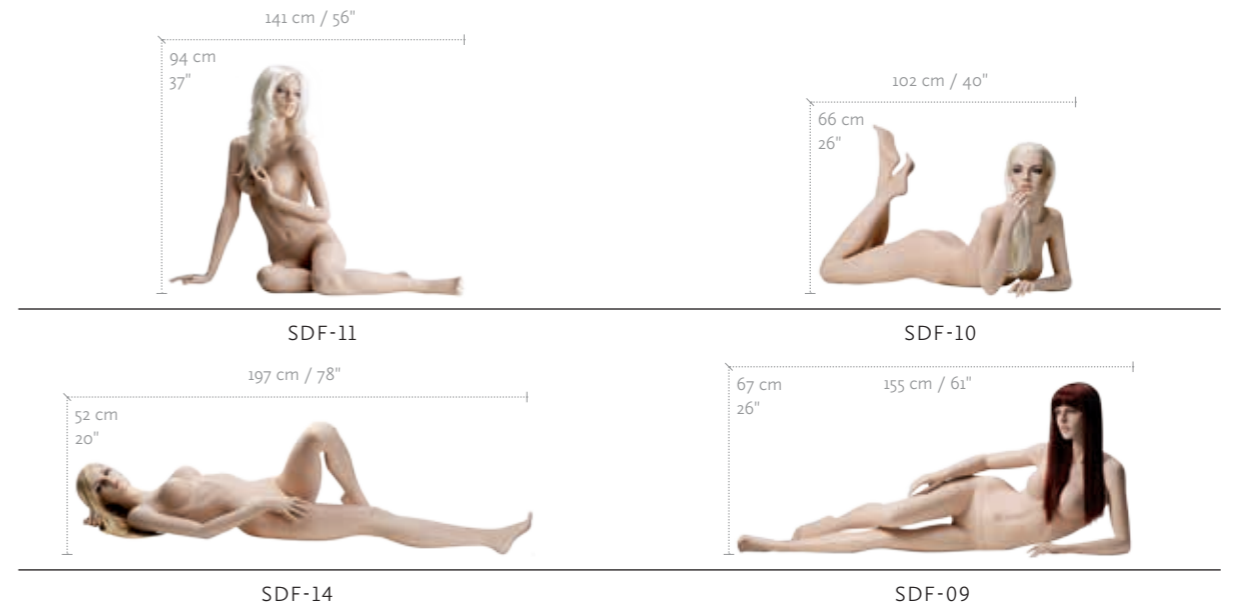

# SEDUCTION

LINGERIE & OTHER DELIGHTS

SDF-03

SDF-09

SDF-13

SDF-05

SDF-04

MEASUREMENTS	EU	US
HEIGHT	183 cm	72"
BUST	94 cm	37"
WAIST	63 cm	25"
HIP	90 cm	36"
CUP SIZE	80 C	36 C
CLOTHES SIZE	36-38	8-10
SHOE SIZE	38/39	8½
HEEL HEIGHT	12 cm	4¾"