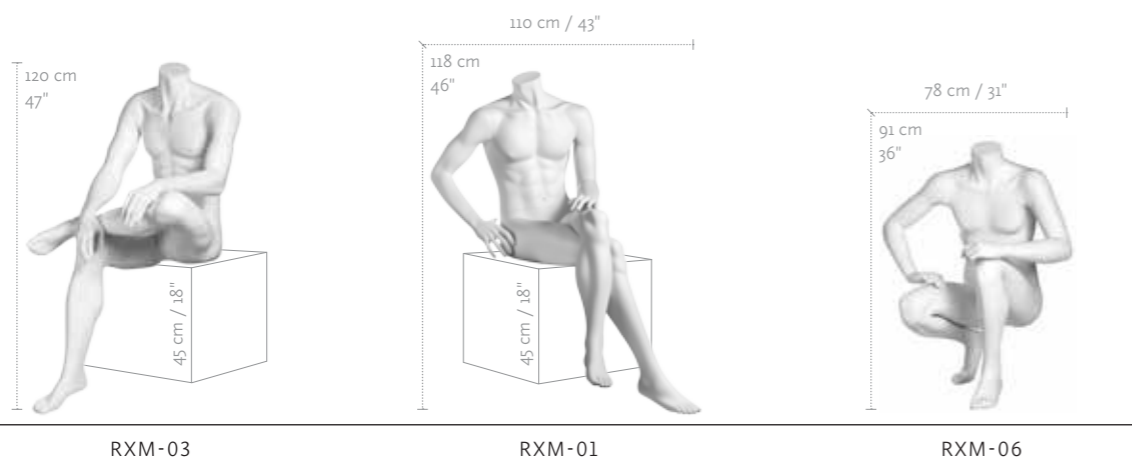

MEASUREMENTS	EU	US
CUP SIZE	75 B	34 B
CLOTHES SIZE	36-38	8-10
SHOE SIZE	38-39	8½
FURTHER MEASUREMENTS ON REQUEST		

COLOR	
WHITE	1313

RXM-03

RXM-01

RXM-06

RXM-05

RXM-08

RXM-04