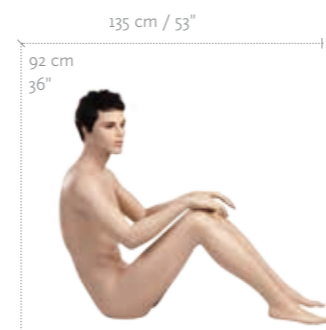

MEASUREMENTS	EU	US
HEIGHT	185 cm	73"
CHEST	96 cm	38"
WAIST	74 cm	29"
HIP	95 cm	37.5"
COLLAR	37 cm	14.5"
CLOTHES SIZE	48-50	38-40
SHOE SIZE	42/43	9
HEEL HEIGHT	3 cm	1"

**COLOR**

WHITE	1313
-------	------

VSM-04

VSM-10

VSM-06

VSM-07

VSM-13

MEASUREMENTS	EU	US
HEIGHT	185 cm	73"
CHEST	96 cm	38"
WAIST	74 cm	29"
HIP	95 cm	37.5"
COLLAR	37 cm	14.5"
CLOTHES SIZE	48-50	38-40
SHOE SIZE	42/43	9
HEEL HEIGHT	3 cm	1"

**COLOR**