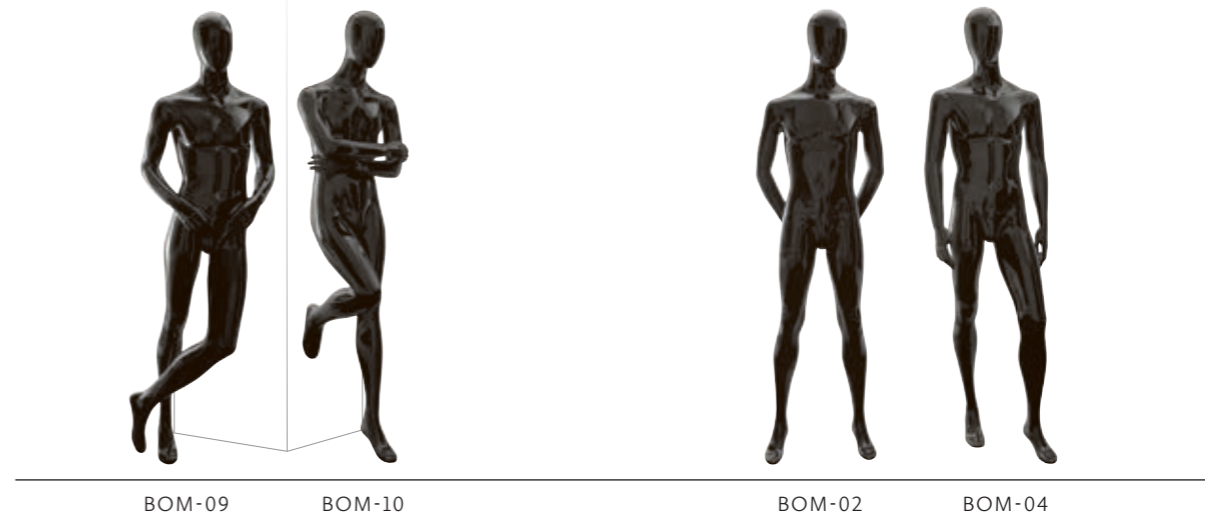

# BOUTIQUE MALE

—  
FASHIONABLE & MODERN

BOM-01

BOM-04

BOM-03

BOM-09

MEASUREMENTS	EU	US
HEIGHT	190 cm	75"
CHEST	94 cm	37"
WAIST	74 cm	29"
HIP	93 cm	37"
COLLAR	37 cm	14,5"
CLOTHES SIZE	48-50	38-40
SHOE SIZE	43/44	9½
HEEL HEIGHT	3 cm	1"