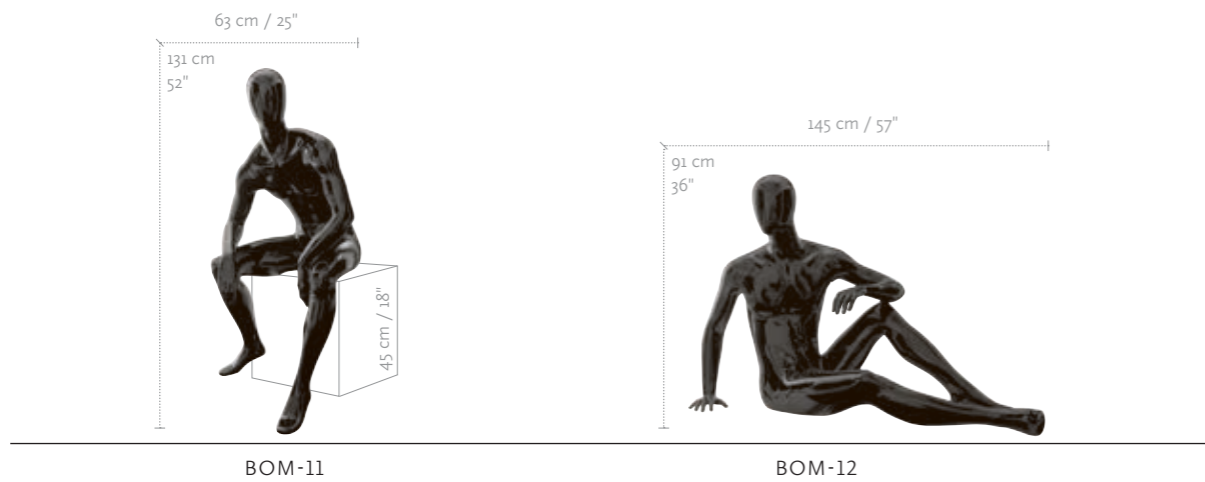

# BOUTIQUE MALE

—  
FASHIONABLE & MODERN

BOM-01

BOM-04

BOM-03

BOM-09

MEASUREMENTS	EU	US
HEIGHT	190 cm	75"
CHEST	94 cm	37"
WAIST	74 cm	29"
HIP	93 cm	37"
COLLAR	37 cm	14,5"
CLOTHES SIZE	48-50	38-40
SHOE SIZE	43/44	9½
HEEL HEIGHT	3 cm	1"