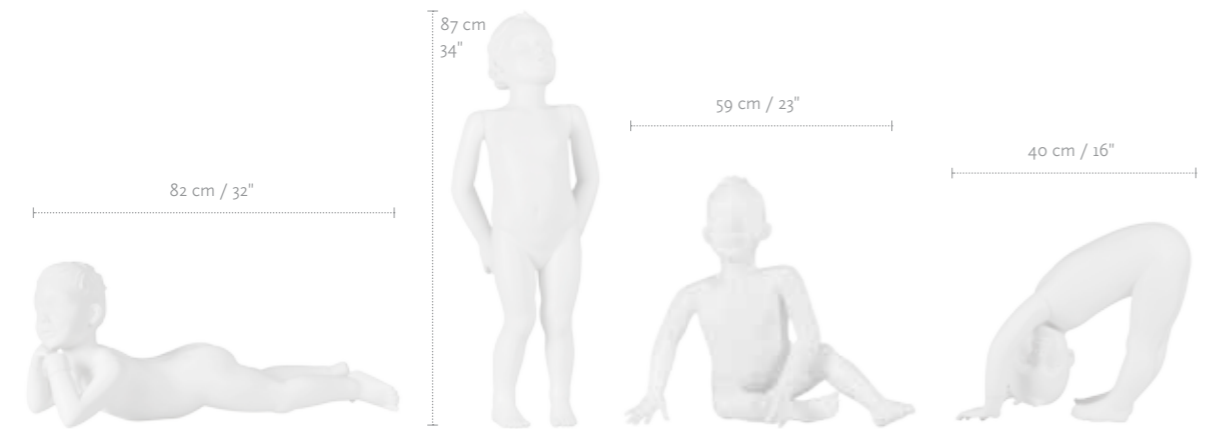

TDB-18M-04

TDB-18M-02

TDB-12M-01

TDB-12M-02
ONLY WITH HEAD SID

MEASUREMENTS	6M-EU	6M-US	12M-EU	12M-US	18M-EU	18M-US
CLOTHES SIZE	68	00	74	0	86	1

COLOR	
WHITE	1313