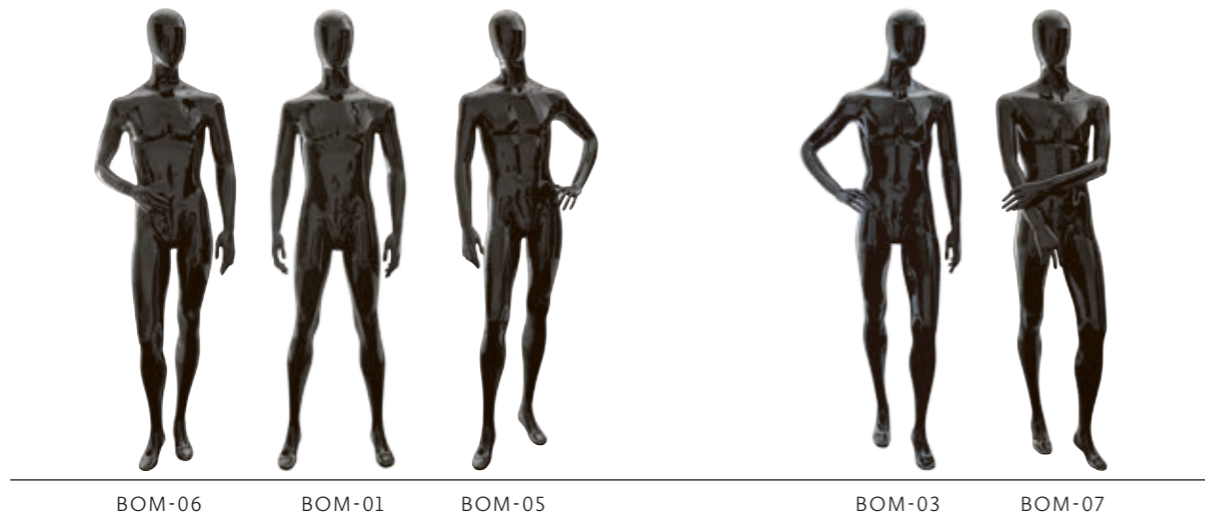

# BOUTIQUE MALE

—  
FASHIONABLE & MODERN

BOM-01

BOM-04

BOM-03

BOM-09

MEASUREMENTS	EU	US
HEIGHT	190 cm	75"
CHEST	94 cm	37"
WAIST	74 cm	29"
HIP	93 cm	37"
COLLAR	37 cm	14,5"
CLOTHES SIZE	48-50	38-40
SHOE SIZE	43/44	9½
HEEL HEIGHT	3 cm	1"