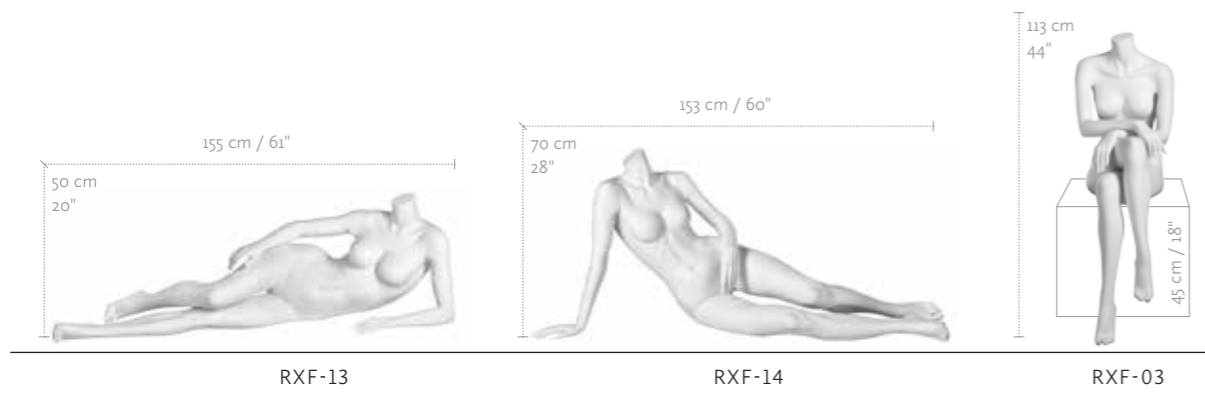

MEASUREMENTS	EU	US
CUP SIZE	75 B	34 B
CLOTHES SIZE	36-38	8-10
SHOE SIZE	38-39	8½
FURTHER MEASUREMENTS ON REQUEST		

COLOR	
WHITE	1313

RXM-03

RXM-01

RXM-06

RXM-05

RXM-08

RXM-04