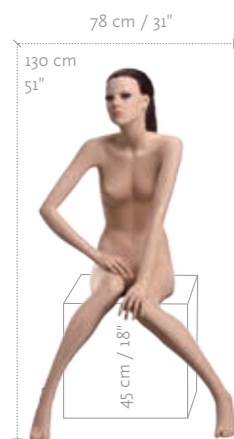

VSF-08

MEASUREMENTS	EU	US
HEIGHT	179 cm	70"
BUST	82 cm	32"
WAIST	60 cm	24"
HIP	87 cm	34"
CUP SIZE	75 B	34 B
CLOTHES SIZE	34-36	6-8
SHOE SIZE	38/39	8½
HEEL HEIGHT	8 cm	3"

COLOR

SKIN TONE CCM	2105