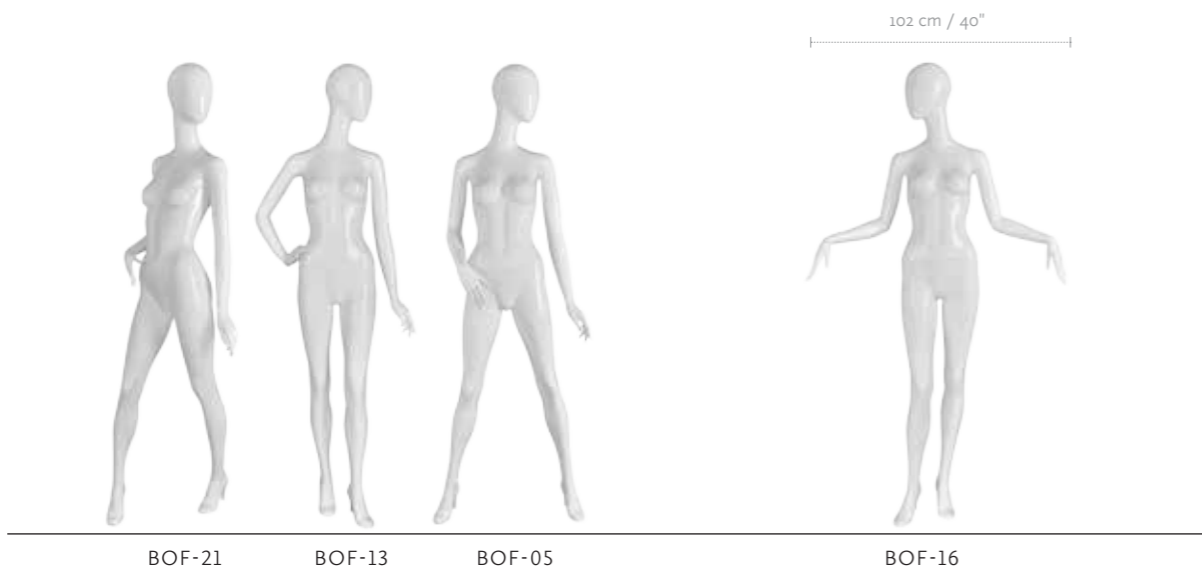

MEASUREMENTS	EU	US
HEIGHT	185 cm	73"
BUST	84 cm	33"
WAIST	60 cm	24"
HIP	87 cm	34"
CUP SIZE	75 B	34 B
CLOTHES SIZE	34-36	6-8
SHOE SIZE	38/39	8½
HEEL HEIGHT	8 cm	3"

COLORS	
WHITE SHINY	1313S
WHITE	1313

All heels are removeable.