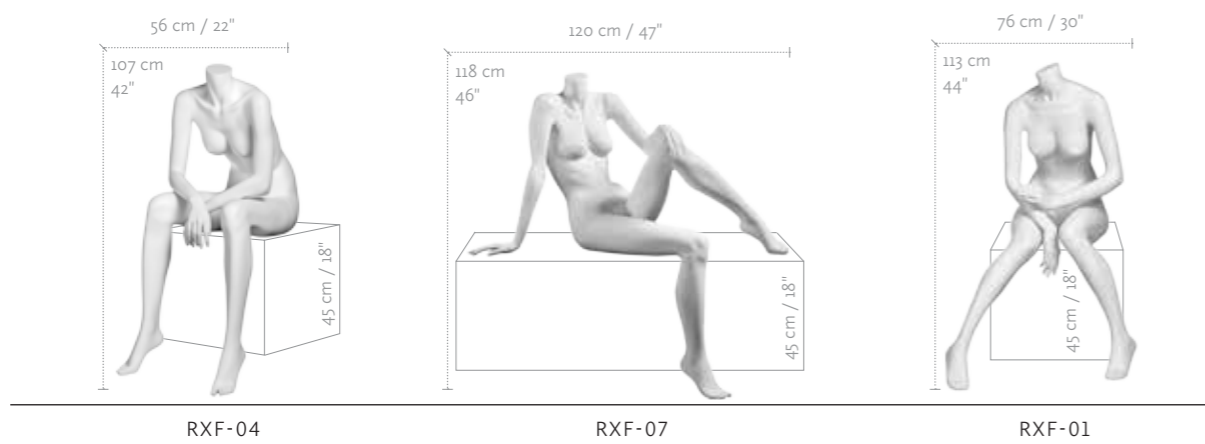

MEASUREMENTS	EU	US
CUP SIZE	75 B	34 B
CLOTHES SIZE	36-38	8-10
SHOE SIZE	38-39	8½
FURTHER MEASUREMENTS ON REQUEST		

COLOR	
WHITE	1313

RXM-03

RXM-01

RXM-06

RXM-05

RXM-08

RXM-04