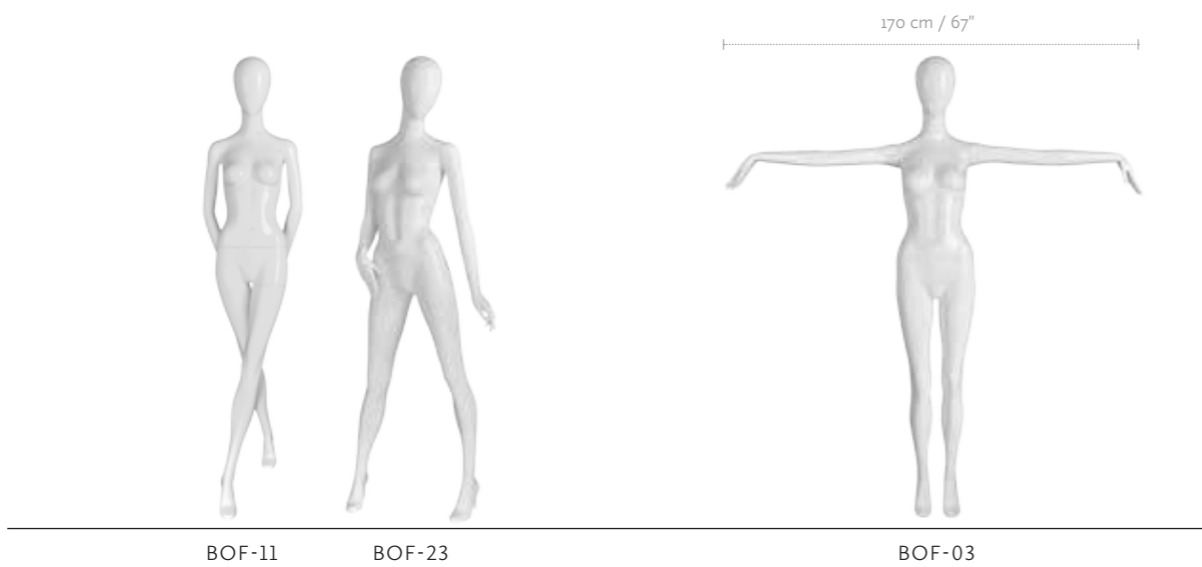

MEASUREMENTS	EU	US
HEIGHT	185 cm	73"
BUST	84 cm	33"
WAIST	60 cm	24"
HIP	87 cm	34"
CUP SIZE	75 B	34 B
CLOTHES SIZE	34-36	6-8
SHOE SIZE	38/39	8½
HEEL HEIGHT	8 cm	3"

COLORS	
WHITE SHINY	1313S
WHITE	1313

All heels are removeable.