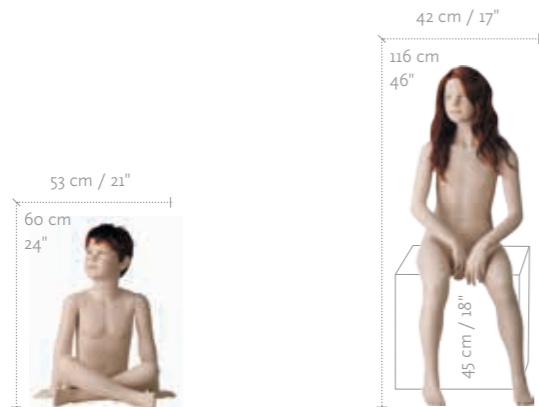

JK-4Y-01

JK-4Y-01

JK-10Y-03