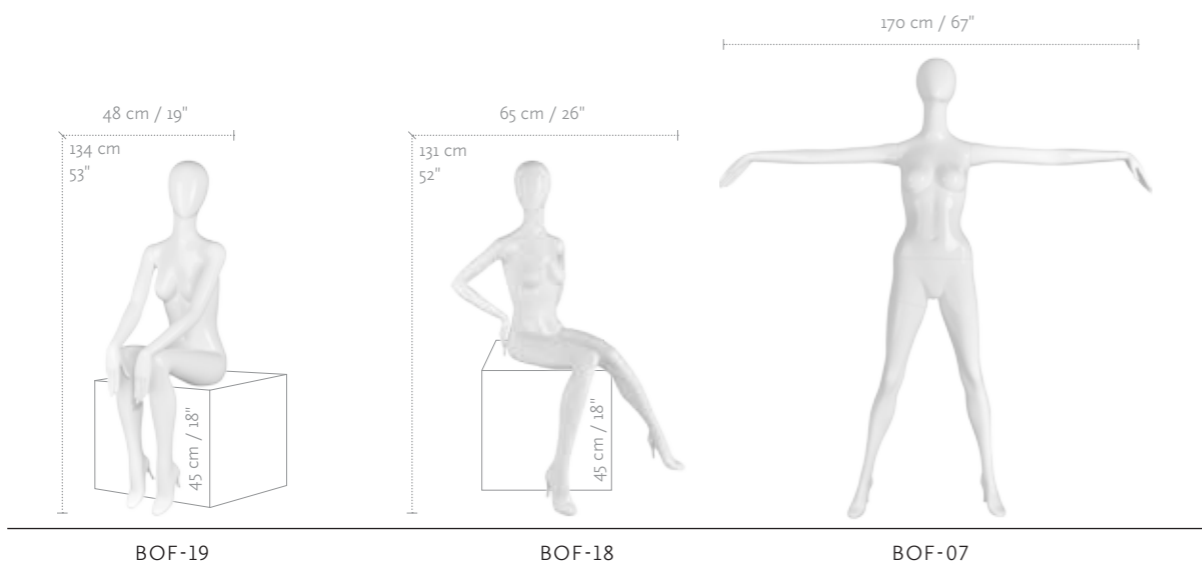

MEASUREMENTS	EU	US
HEIGHT	185 cm	73"
BUST	84 cm	33"
WAIST	60 cm	24"
HIP	87 cm	34"
CUP SIZE	75 B	34 B
CLOTHES SIZE	34-36	6-8
SHOE SIZE	38/39	8½
HEEL HEIGHT	8 cm	3"

COLORS	
WHITE SHINY	1313S
WHITE	1313

All heels are removeable.

Mannequin parts interchangeable  
You can select all upper bodies, legs, and arms to create your own unique look (from pose BOF-01 to pose BOF-16).

MEASUREMENTS	EU	US
HEIGHT	185 cm	73"
BUST	84 cm	33"
WAIST	60 cm	24"
HIP	87 cm	34"
CUP SIZE	75 B	34 B
CLOTHES SIZE	34-36	6-8
SHOE SIZE	38/39	8½
HEEL HEIGHT	8 cm	3"