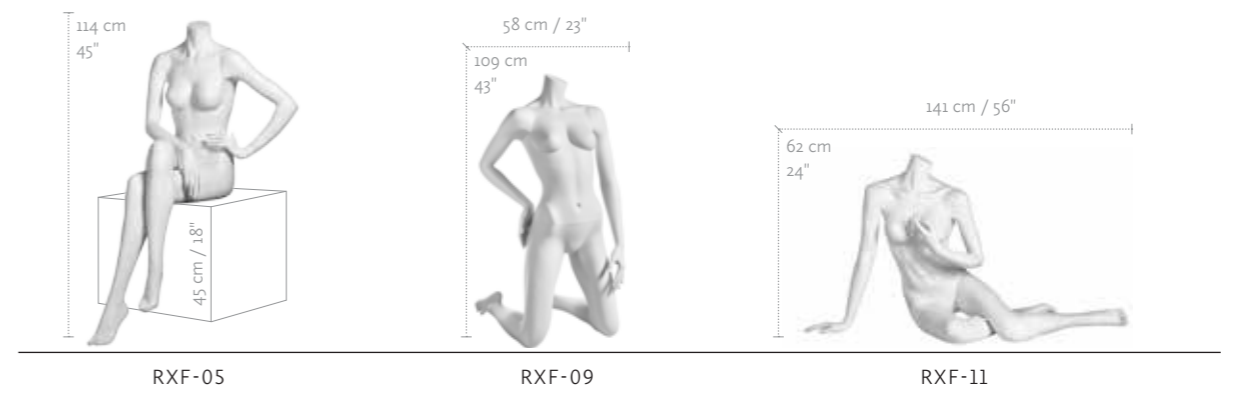

MEASUREMENTS	EU	US
CUP SIZE	75 B	34 B
CLOTHES SIZE	36-38	8-10
SHOE SIZE	38-39	8½
FURTHER MEASUREMENTS ON REQUEST		

COLOR	
WHITE	1313

RXM-03

RXM-01

RXM-06

RXM-05

RXM-08

RXM-04