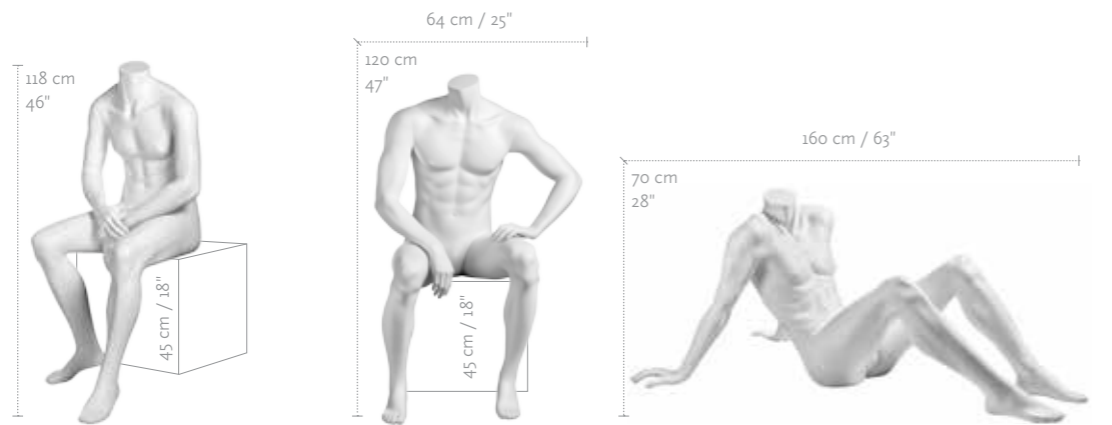

MEASUREMENTS	EU	US
CUP SIZE	75 B	34 B
CLOTHES SIZE	36-38	8-10
SHOE SIZE	38-39	8½
FURTHER MEASUREMENTS ON REQUEST		

COLOR	
WHITE	1313

RXM-03

RXM-01

RXM-06

RXM-05

RXM-08

RXM-04