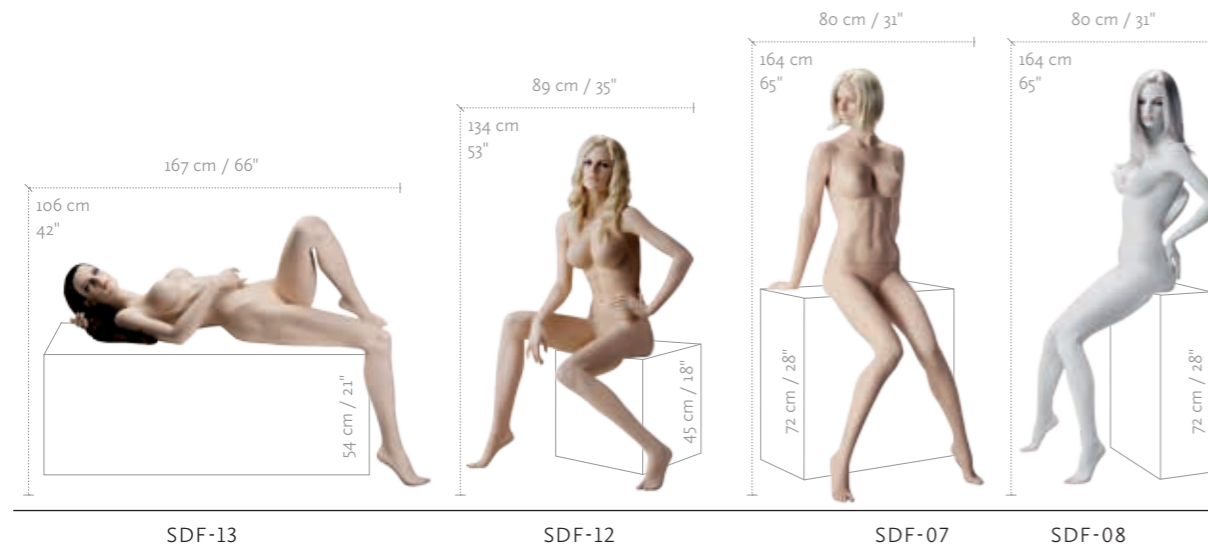

DEF-03 DEF-06 DEF-02

DEF-01A DEF-08

DEF-09A

DEF-09B

DEF-10

DEF-11

MEASUREMENTS	EU	US
HEIGHT	181 cm	71"
BUST	86 cm	34"
WAIST	61 cm	24"
HIP	88 cm	35"
CUP SIZE	75 B	34 B
CLOTHES SIZE	36	8
SHOE SIZE	38/39	8½
HEEL HEIGHT	8 cm	3"

# SEDUCTION

LINGERIE & OTHER DELIGHTS

SDF-03

SDF-09

SDF-13

SDF-05

SDF-04

MEASUREMENTS	EU	US
HEIGHT	183 cm	72"
BUST	94 cm	37"
WAIST	63 cm	25"
HIP	90 cm	36"
CUP SIZE	80 C	36 C
CLOTHES SIZE	36-38	8-10
SHOE SIZE	38/39	8½
HEEL HEIGHT	12 cm	4¾"