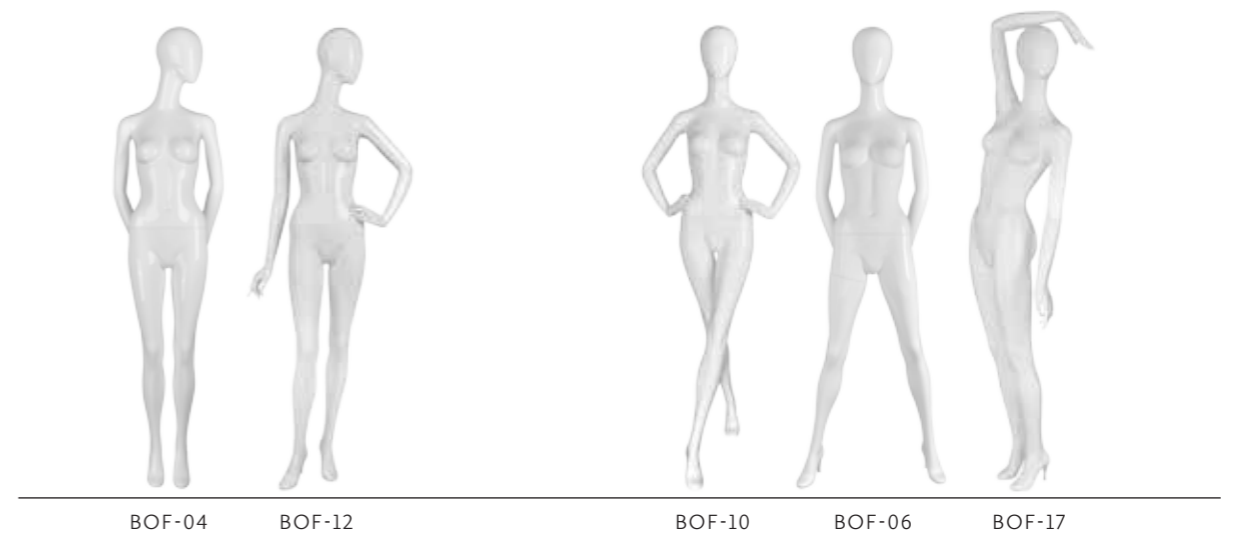

MEASUREMENTS	EU	US
HEIGHT	185 cm	73"
BUST	84 cm	33"
WAIST	60 cm	24"
HIP	87 cm	34"
CUP SIZE	75 B	34 B
CLOTHES SIZE	34-36	6-8
SHOE SIZE	38/39	8½
HEEL HEIGHT	8 cm	3"

COLORS	
WHITE SHINY	1313S
WHITE	1313

All heels are removeable.