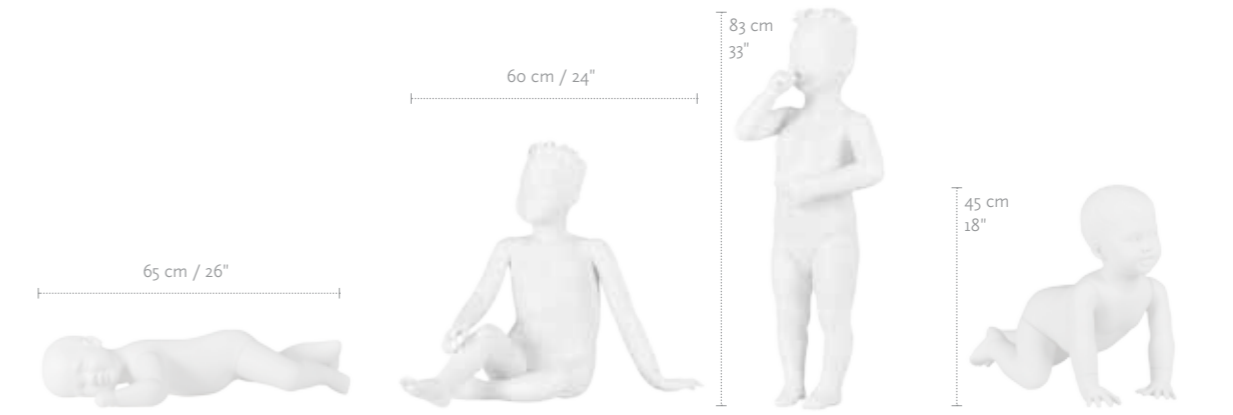

TDB-6M-04

TDB-18M-03

TDB-12M-03

TDB-12M-05