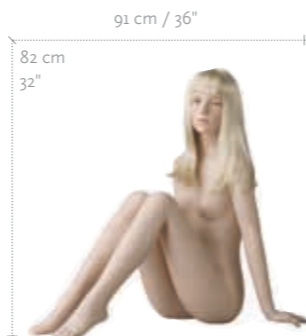

JK-14YB-01 JK-14YG-01

JK-4Y-01

JK-10Y-03

JK-14YG-02

MEASUREMENTS	2Y-EU	2Y-US	4Y-EU	4Y-US	6Y-EU	6Y-US	8Y-EU	8Y-US
HEIGHT	93 cm	37"	111 cm	43"	123 cm	48"	131 cm	52"
CLOTHES SIZE	86-98	2T	104-110	5	116-122	6-7	128-134	9-10
SHOE SIZE	22/24	7.5	29/30	12	31/32	13.5	33/34	3