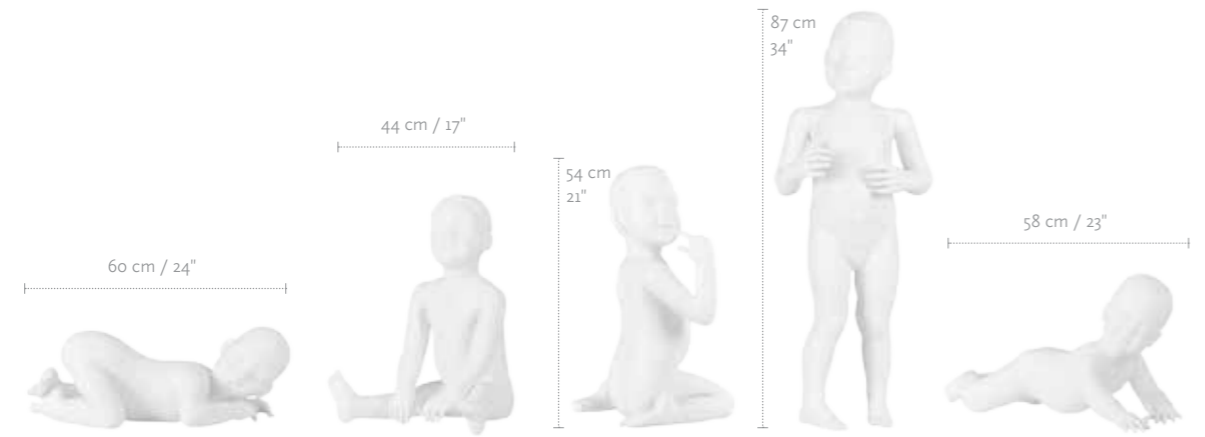

TDB-6M-01
ONLY WITH HEAD DUFFY

TDB-6M-02

TDB-12M-04

TDB-18M-01

TDB-6M-03