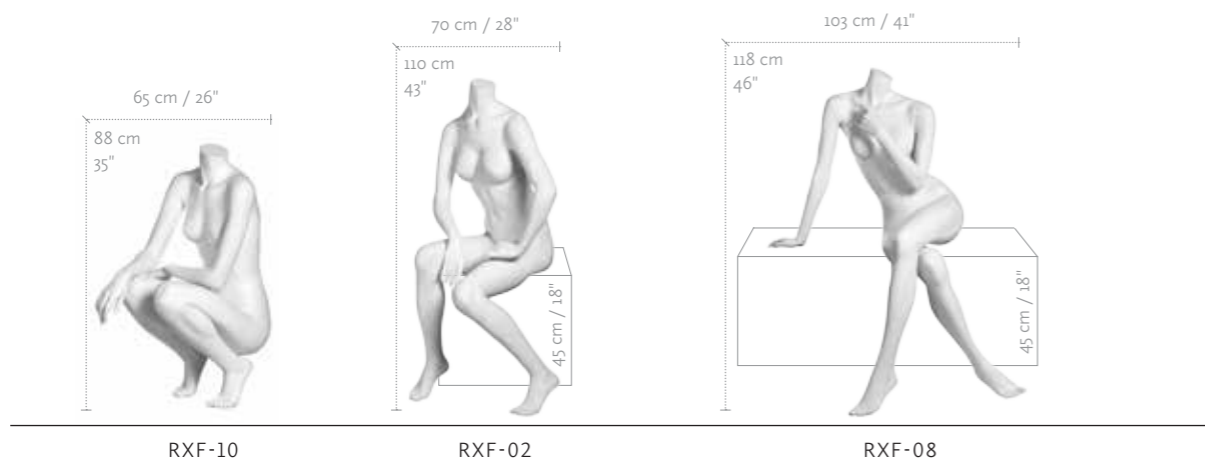

MEASUREMENTS	EU	US
CUP SIZE	75 B	34 B
CLOTHES SIZE	36-38	8-10
SHOE SIZE	38-39	8½
FURTHER MEASUREMENTS ON REQUEST		

COLOR	
WHITE	1313

RXM-03

RXM-01

RXM-06

RXM-05

RXM-08

RXM-04