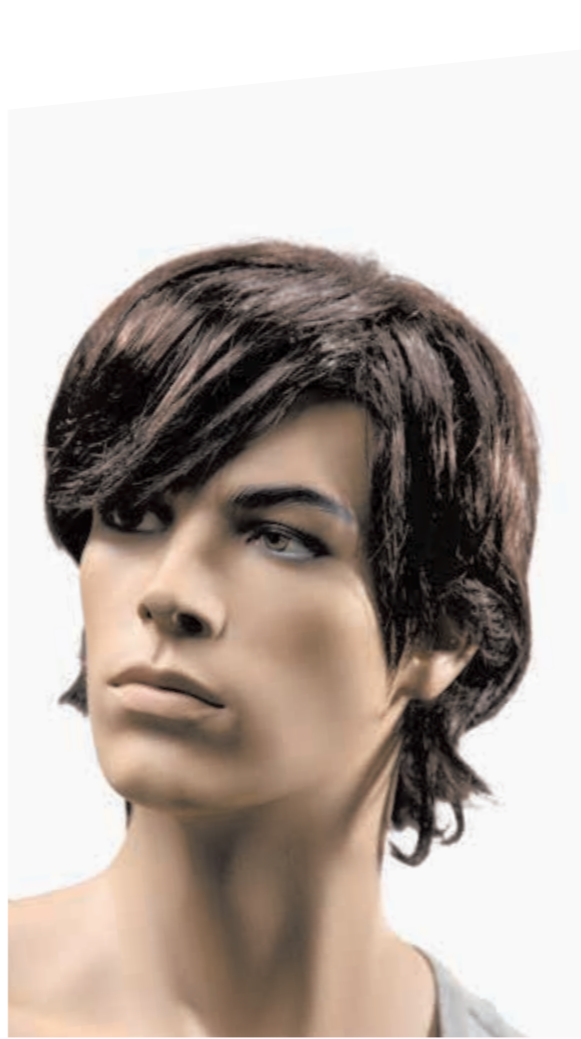

SWM-001
DARK BROWN