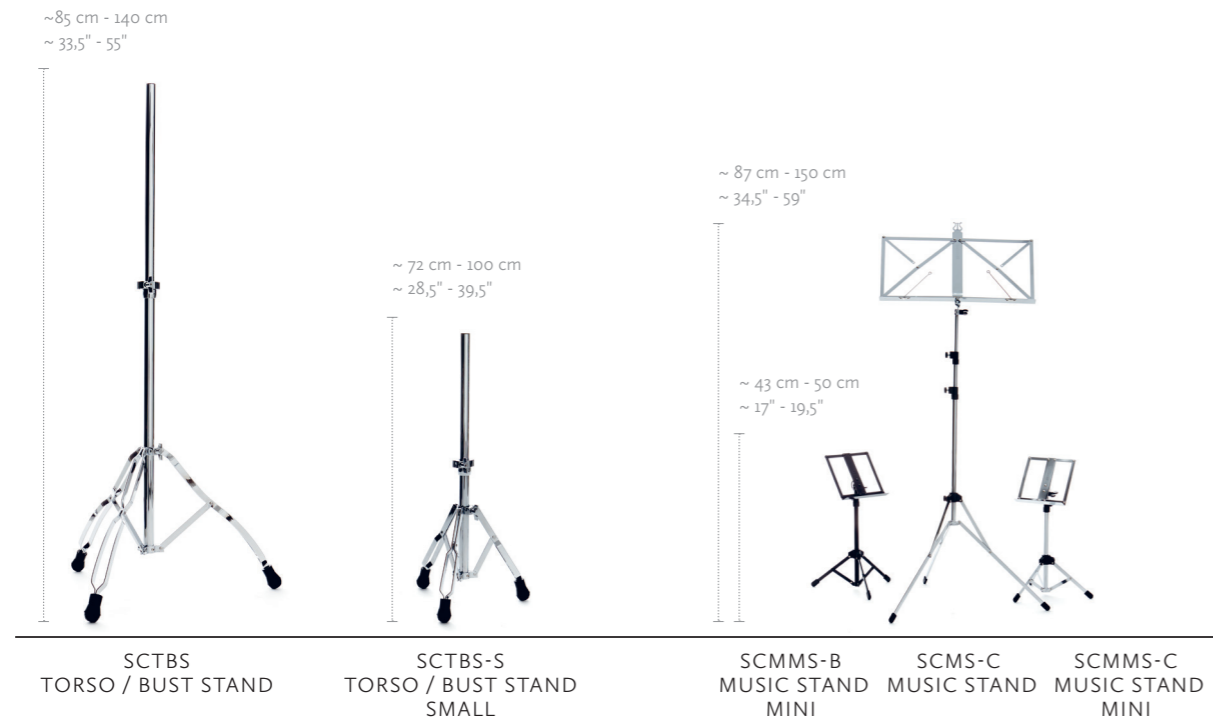

GENESIS

MANNEQUINS

STAR COLLECTION

SHOW PROPS & ACCESSORIES

STAR COLLECTION

Lampshades and illuminants are not included.
Lampshades on request.

SCDS-A
DISPLAY STAND A

INCL.
5 CLAMPS

SCDS-B
DISPLAY STAND B

INCL.
3 VERTICAL CLAMPS

SCBHS
BACKDROP DISPLAY / HANGER STAND

SCSS
DRUMMER SEAT

SCHSR
HANGER STAND ROUND

SCHSD
HANGER STAND DOUBLE

SCMID + SCMICS
DECO MIRCOPHONE + STAND

SCSLS
SPOTLIGHT STAND

COLORS

CHROME	4102
BLACK	1310

Illuminants are not included.

GenesisDisplay GmbH
Altes Feld 17
31749 Auetal | Germany

P+ 49 (0) 5752 1803-0
info@genesis-display.com
www.genesis-display.com