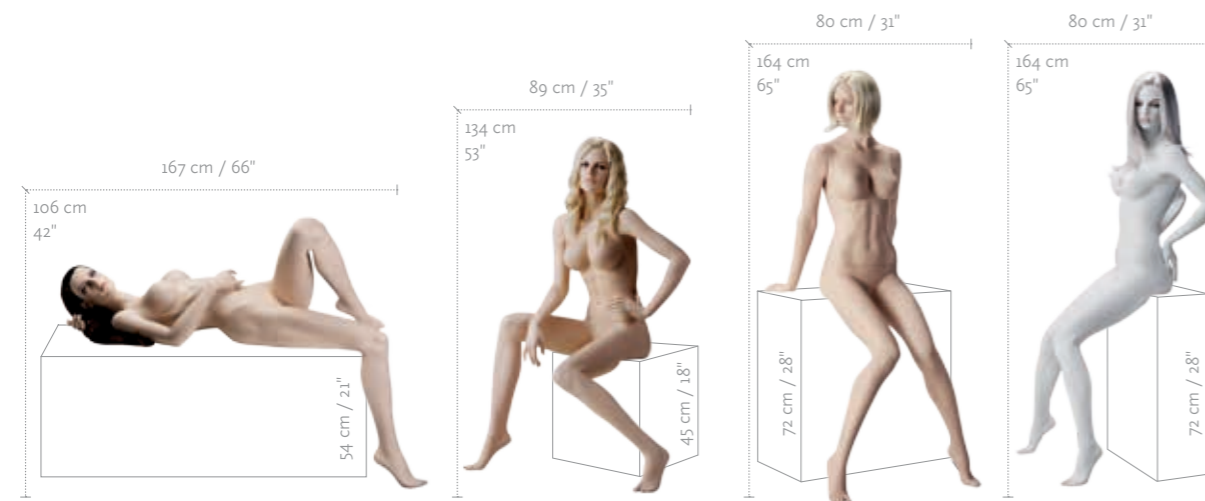

SDF-09

SDF-13

SDF-12

SDF-07

SDF-08

MEASUREMENTS	EU	US
HEIGHT	183 cm	72"
BUST	94 cm	37"
WAIST	63 cm	25"
HIP	90 cm	36"
CUP SIZE	80 C	36 C
CLOTHES SIZE	36-38	8-10
SHOE SIZE	38/39	8½
HEEL HEIGHT	12 cm	4¾"

**COLORS**

SKIN TONE NH	2101
SKIN TONE CCM	2105
WHITE	1313

These mannequins are shown with cup size EU 80 C, US 36 C. A small cup size EU 75 B, US 34 B can be delivered upon request.

EU 80 C, US 36 C

EU 75 B, US 34 B