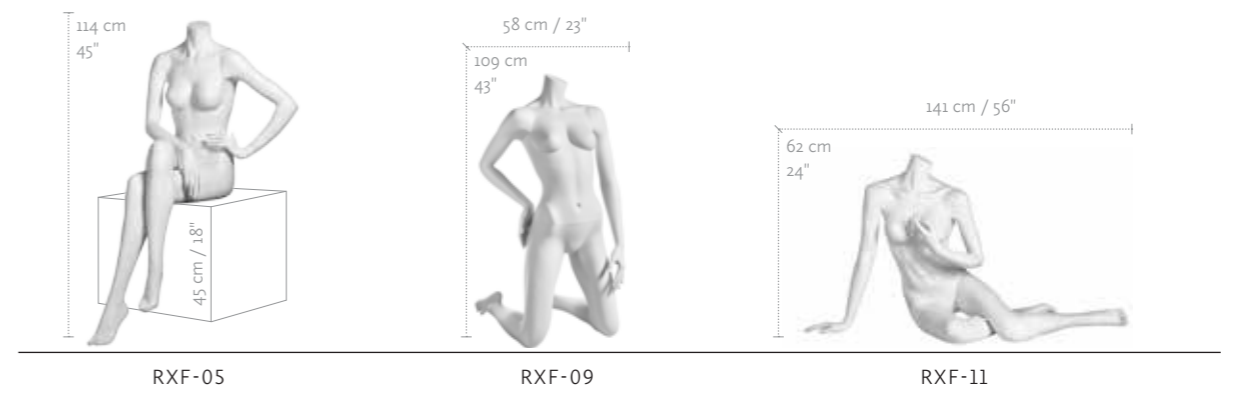

MEASUREMENTS	EU	US
CUP SIZE	75 B	34 B
CLOTHES SIZE	36-38	8-10
SHOE SIZE	38-39	8½
FURTHER MEASUREMENTS ON REQUEST		

COLOR	
WHITE	1313

RXM-03

RXM-01

RXM-06

RXM-05

RXM-08

RXM-04

RXM-02

RXM-07

MEASUREMENTS	EU	US
CLOTHES SIZE	48-50	38-40
SHOE SIZE	42-43	9
FURTHER MEASUREMENTS ON REQUEST		

COLOR

WHITE	1313
-------	------