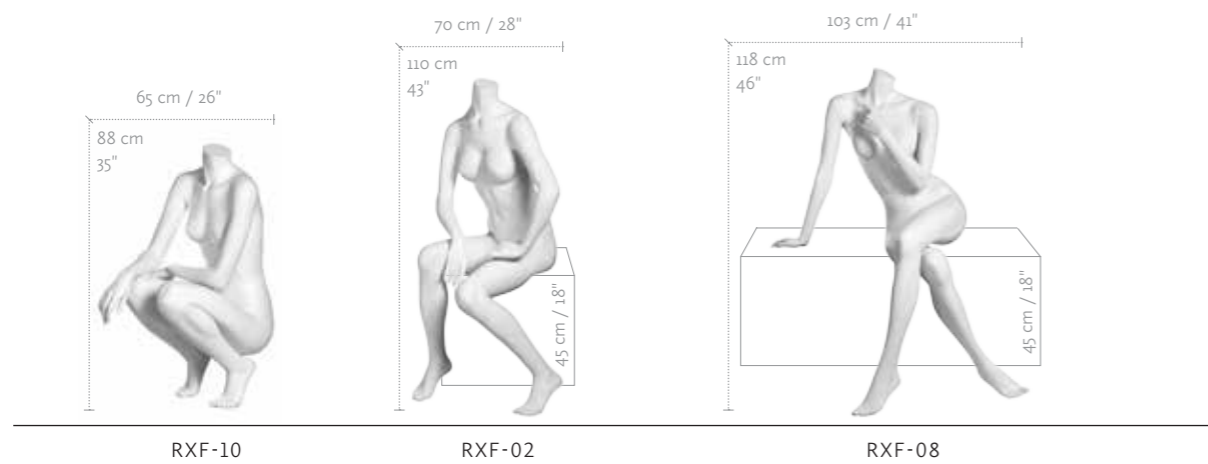

MEASUREMENTS	EU	US
CUP SIZE	75 B	34 B
CLOTHES SIZE	36-38	8-10
SHOE SIZE	38-39	8½
FURTHER MEASUREMENTS ON REQUEST		

COLOR	
WHITE	1313

RXM-03

RXM-01

RXM-06

RXM-05

RXM-08

RXM-04

RXM-02

RXM-07

MEASUREMENTS	EU	US
CLOTHES SIZE	48-50	38-40
SHOE SIZE	42-43	9
FURTHER MEASUREMENTS ON REQUEST		

COLOR

WHITE	1313
-------	------