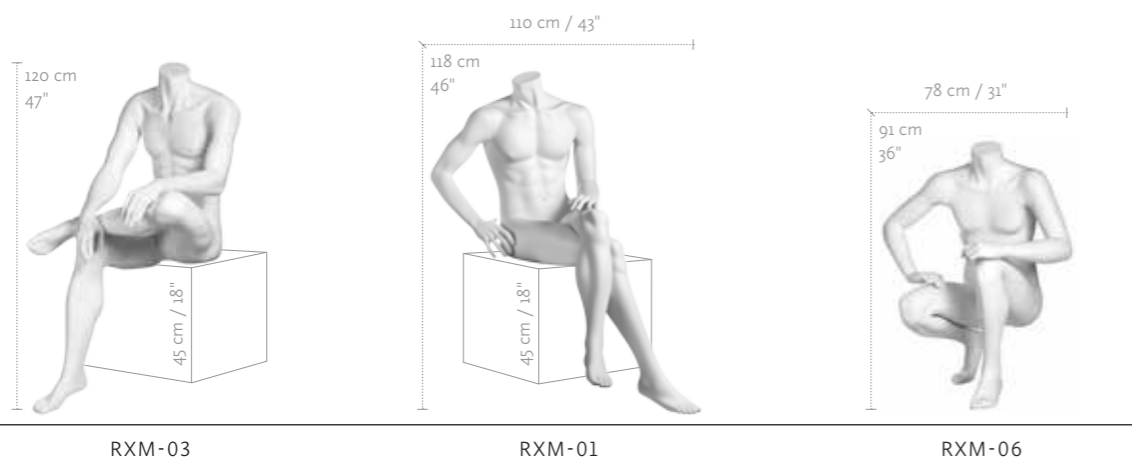

MEASUREMENTS	EU	US
CUP SIZE	75 B	34 B
CLOTHES SIZE	36-38	8-10
SHOE SIZE	38-39	8½
FURTHER MEASUREMENTS ON REQUEST		

COLOR	
WHITE	1313

RXM-03

RXM-01

RXM-06

RXM-05

RXM-08

RXM-04

RXM-02

RXM-07

MEASUREMENTS	EU	US
CLOTHES SIZE	48-50	38-40
SHOE SIZE	42-43	9
FURTHER MEASUREMENTS ON REQUEST		

COLOR

WHITE	1313
-------	------