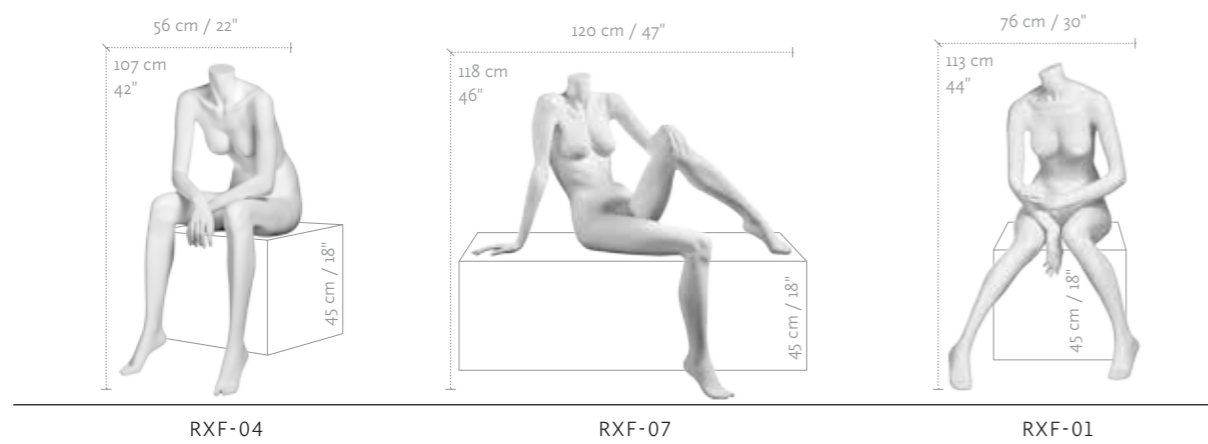

MEASUREMENTS	EU	US
CUP SIZE	75 B	34 B
CLOTHES SIZE	36-38	8-10
SHOE SIZE	38-39	8½
FURTHER MEASUREMENTS ON REQUEST		

COLOR	
WHITE	1313

RXM-03

RXM-01

RXM-06

RXM-05

RXM-08

RXM-04

RXM-02

RXM-07

MEASUREMENTS	EU	US
CLOTHES SIZE	48-50	38-40
SHOE SIZE	42-43	9
FURTHER MEASUREMENTS ON REQUEST		

COLOR

WHITE	1313
-------	------