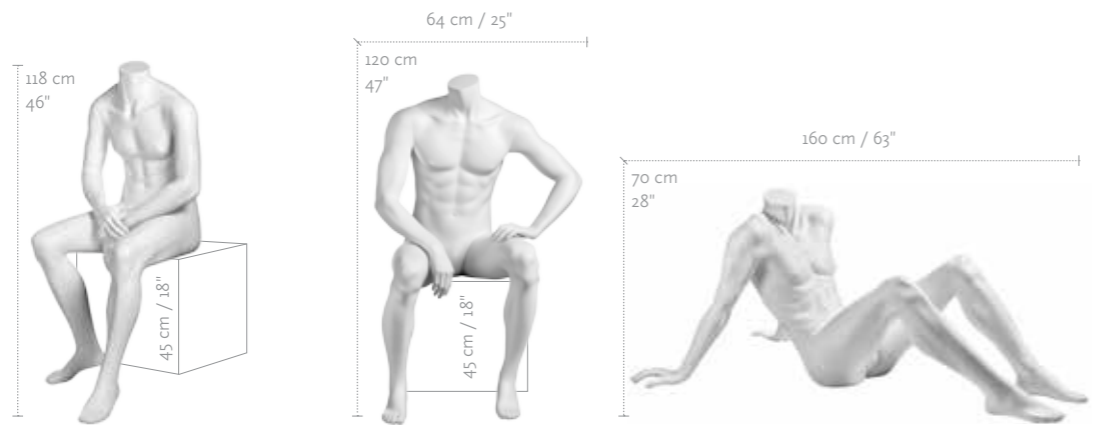

MEASUREMENTS	EU	US
CUP SIZE	75 B	34 B
CLOTHES SIZE	36-38	8-10
SHOE SIZE	38-39	8½
FURTHER MEASUREMENTS ON REQUEST		

COLOR	
WHITE	1313

RXM-03

RXM-01

RXM-06

RXM-05

RXM-08

RXM-04

RXM-02

RXM-07

MEASUREMENTS	EU	US
CLOTHES SIZE	48-50	38-40
SHOE SIZE	42-43	9
FURTHER MEASUREMENTS ON REQUEST		

COLOR

WHITE	1313
-------	------