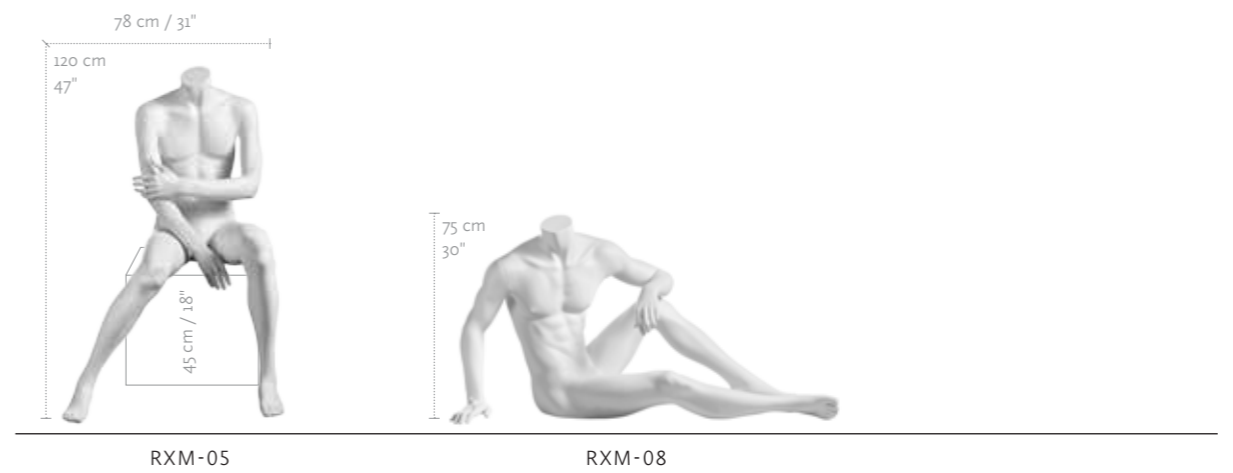

MEASUREMENTS	EU	US
CUP SIZE	75 B	34 B
CLOTHES SIZE	36-38	8-10
SHOE SIZE	38-39	8½
FURTHER MEASUREMENTS ON REQUEST		

COLOR	
WHITE	1313

RXM-03

RXM-01

RXM-06

RXM-05

RXM-08

RXM-04

RXM-02

RXM-07

MEASUREMENTS	EU	US
CLOTHES SIZE	48-50	38-40
SHOE SIZE	42-43	9
FURTHER MEASUREMENTS ON REQUEST		

COLOR

WHITE	1313
-------	------