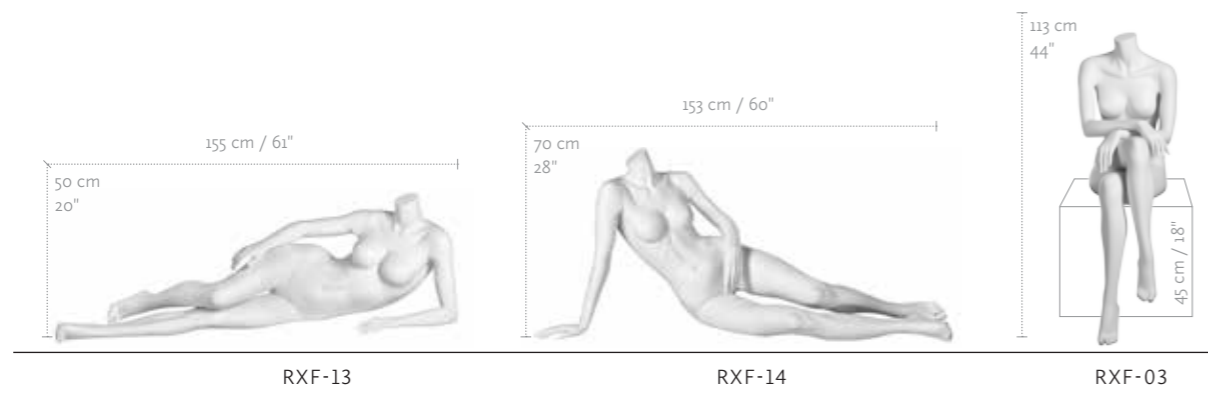

MEASUREMENTS	EU	US
CUP SIZE	75 B	34 B
CLOTHES SIZE	36-38	8-10
SHOE SIZE	38-39	8½
FURTHER MEASUREMENTS ON REQUEST		

COLOR	
WHITE	1313

RXM-03

RXM-01

RXM-06

RXM-05

RXM-08

RXM-04

RXM-02

RXM-07

MEASUREMENTS	EU	US
CLOTHES SIZE	48-50	38-40
SHOE SIZE	42-43	9
FURTHER MEASUREMENTS ON REQUEST		

COLOR

WHITE	1313
-------	------