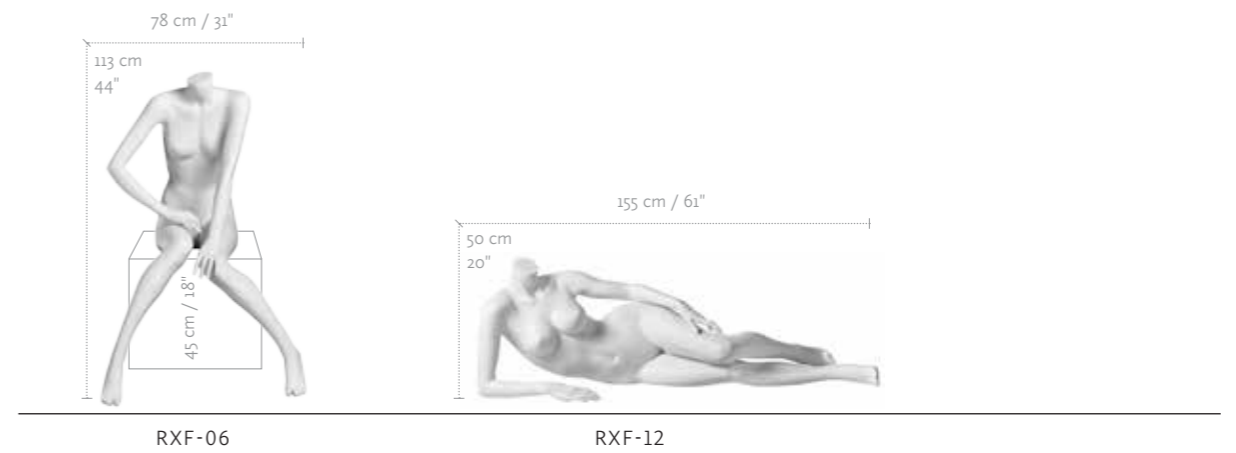

MEASUREMENTS	EU	US
CUP SIZE	75 B	34 B
CLOTHES SIZE	36-38	8-10
SHOE SIZE	38-39	8½
FURTHER MEASUREMENTS ON REQUEST		

COLOR	
WHITE	1313

RXM-03

RXM-01

RXM-06

RXM-05

RXM-08

RXM-04

RXM-02

RXM-07

MEASUREMENTS	EU	US
CLOTHES SIZE	48-50	38-40
SHOE SIZE	42-43	9
FURTHER MEASUREMENTS ON REQUEST		

COLOR

WHITE	1313
-------	------