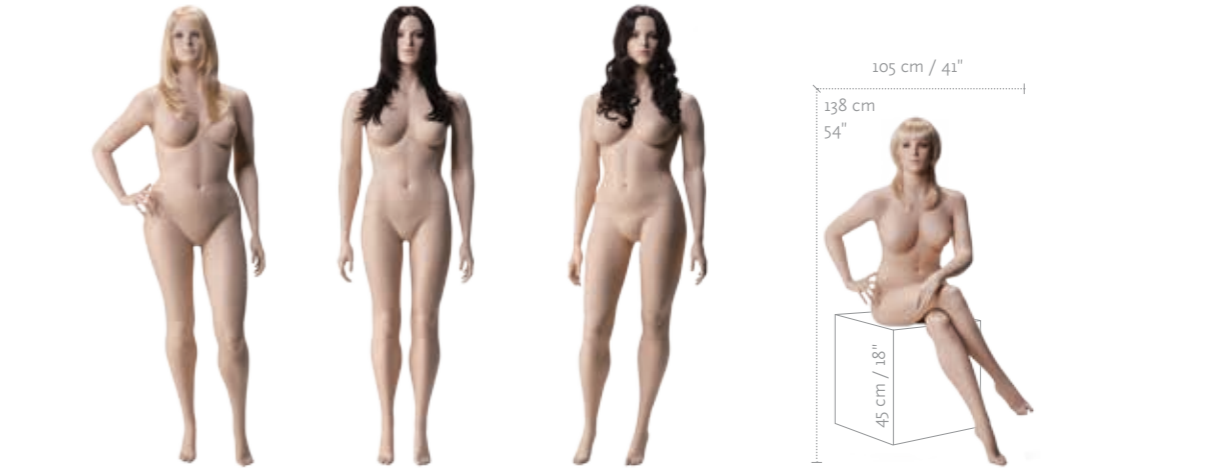

PA-XXF-02

PA-XXF-03

PA-XXF-01

PA-XXF-04

MEASUREMENTS XL	EU	US
HEIGHT	185 cm	73"
BUST	99 cm	39"
WAIST	75 cm	30"
HIP	106 cm	42"
CUP SIZE	80 C	36 C
CLOTHES SIZE	42-44	14-16
SHOE SIZE	39/40	9
HEEL HEIGHT	8 cm	3"

COLORS

SKIN TONE CCM	2105
WHITE	1313

MEASUREMENTS XXL	EU	US
HEIGHT	185 cm	73"
BUST	109 cm	43"
WAIST	82 cm	32"
HIP	110 cm	43"
CUP SIZE	80 C	36 C
CLOTHES SIZE	46	18
SHOE SIZE	39/40	9
HEEL HEIGHT	8 cm	3"

COLORS