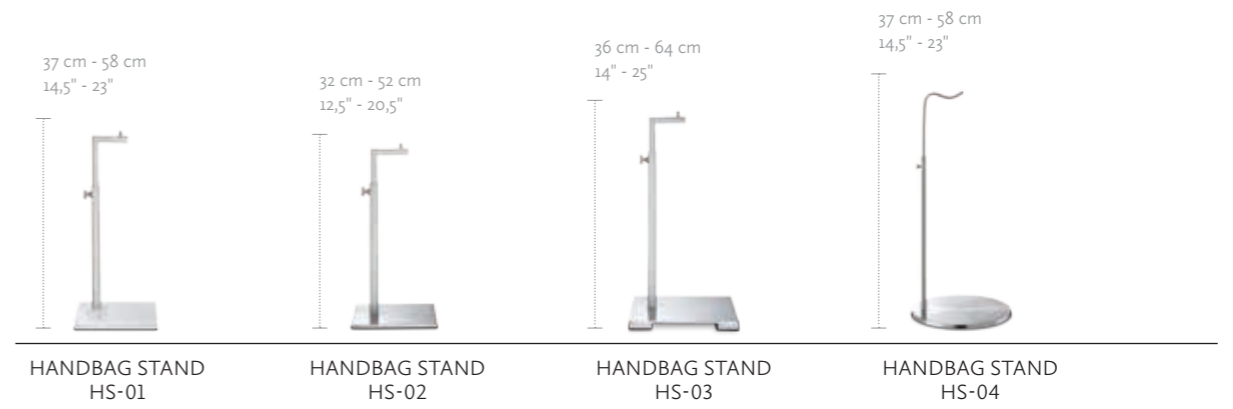

01 | OBJECTS
DISPLAYS

COLORS

WHITE	1313
BRUSHED STAINLESS STEEL LOOK	4101
CHROME	4102