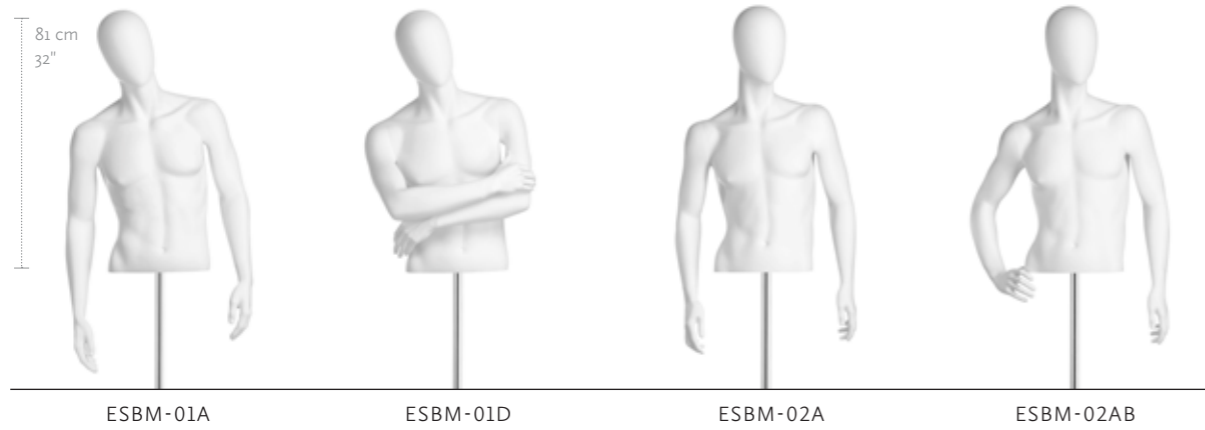

02 | TORSOS & FORMS MALE TORSOS

MEASUREMENTS	EU	US
CHEST	97 cm	38"
WAIST	78 cm	30.5"
HIP	94 cm	37"
COLLAR	37 cm	14.5"
CLOTHES SIZE	48-50	38-40

COLOR		
WHITE	1313	

Stands for torsos need to be ordered separately.