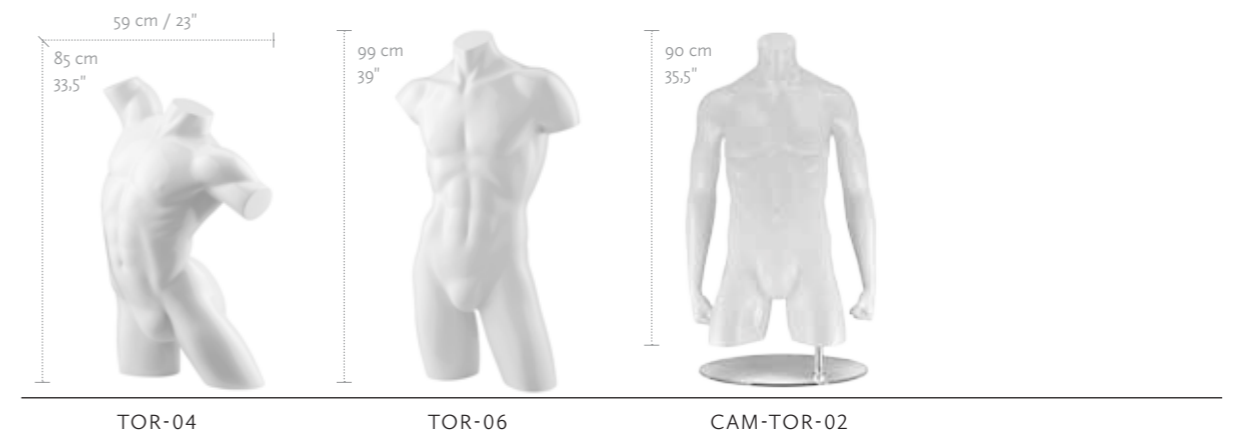

FEMALE		
MEASUREMENTS	EU	US
BUST	86 cm	34"
WAIST	63 cm	25"
HIP	90 cm	35.5"
CUP SIZE	75 B	34 B
CLOTHES SIZE	36-38	8-10

COLOR		
WHITE SHINY	1313S	

MALE		
MEASUREMENTS	EU	US
CHEST	97 cm	38"
WAIST	78 cm	30.5"
HIP	90 cm	35.5"
COLLAR	37 cm	14.5"
CLOTHES SIZE	48-50	38-40