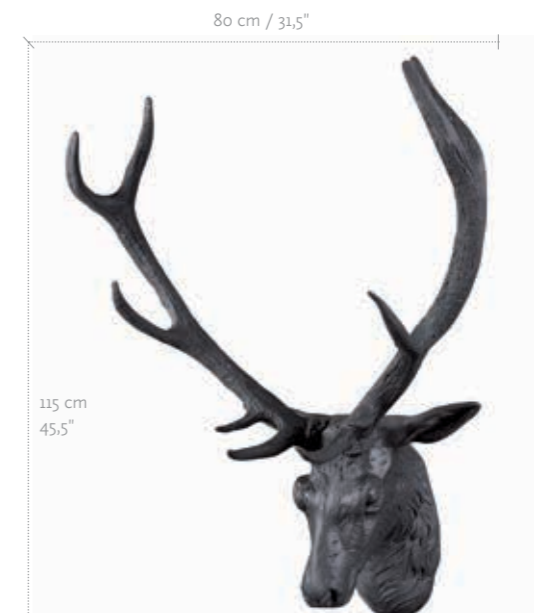

STAG ANTLERS LARGE
SUEDE BLACK