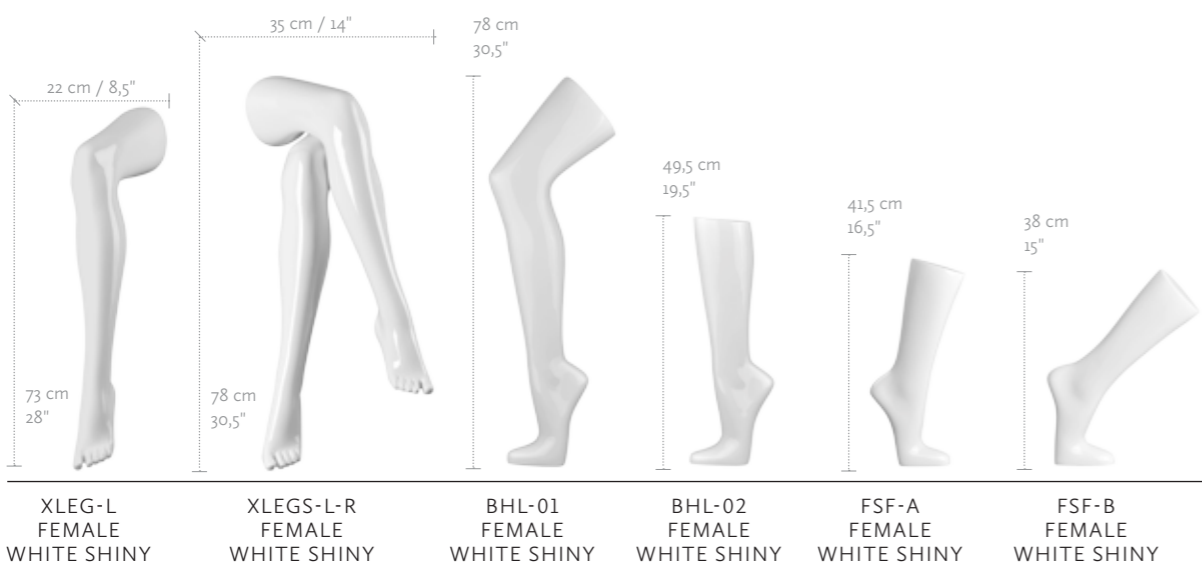

02 | TORSOS & FORMS HEADS & ARMS & LEGS