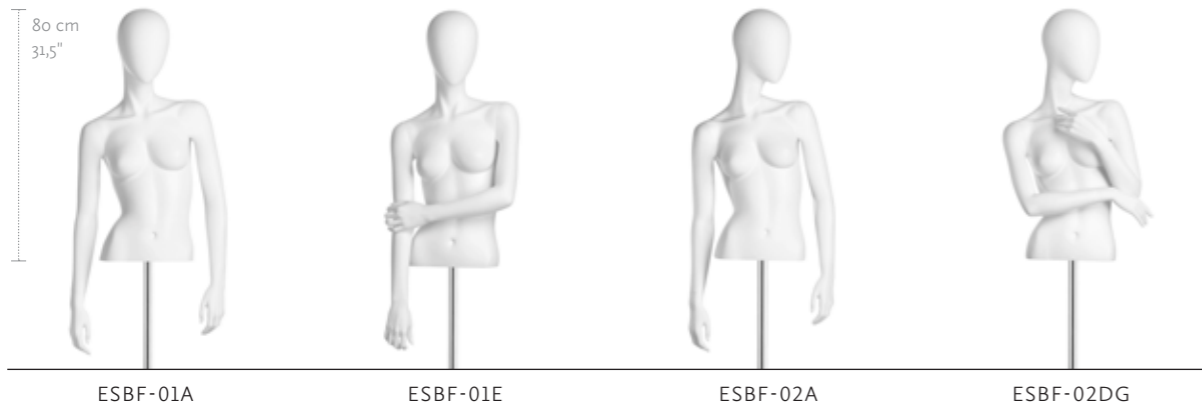

02 | TORSOS & FORMS

FEMALE TORSOS

MEASUREMENTS	EU	US
BUST	83 cm	32,5"
WAIST	62 cm	24,5"
HIP	88 cm	34,5"
CUP SIZE	75 B	34 B
CLOTHES SIZE	36-38	8-10

COLOR		
WHITE	1313	

Stands for torsos need to be ordered separately.