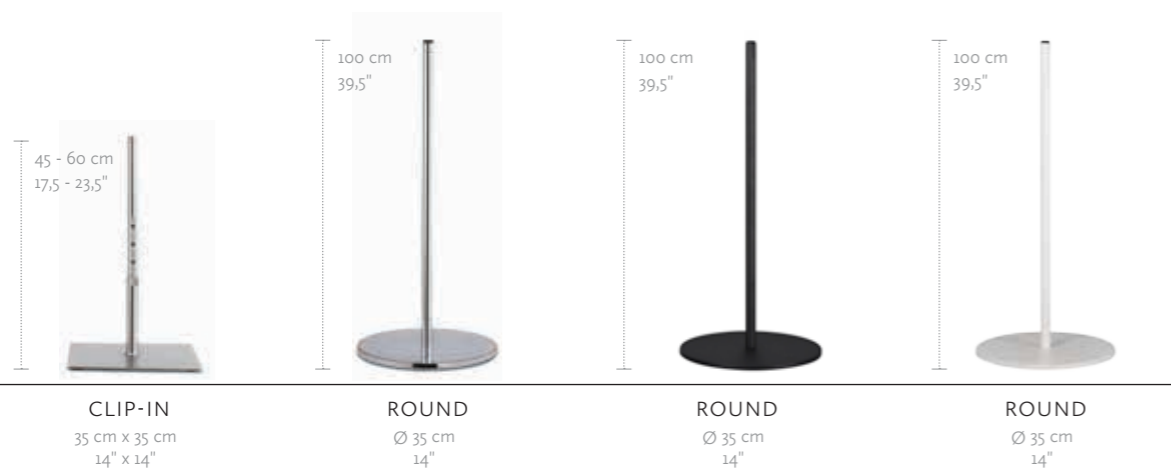

02 | TORSOS & FORMS STANDS

COLORS

BRUSHED STAINLESS STEEL LOOK	4101
BLACK POWDER COATED	4104
WHITE POWDER COATED	4110
CHROME	4102
DARK WOOD	4201
LIGHT WOOD	4202

OUR RECOMMENDATION

CENTER S / SQUARE S FOR KIDS TORSOS
CENTER M / SQUARE M FOR FEMALE TORSOS
CENTER L / SQUARE L FOR MALE TORSOS
TBMB-03S, TBWB-01S, TBWB-02S FOR KIDS TORSOS
(4-8 YEARS)