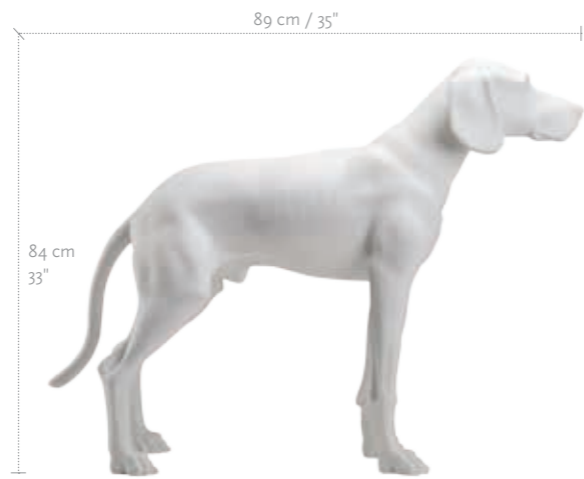

WEIMARANER MALE
WHITE