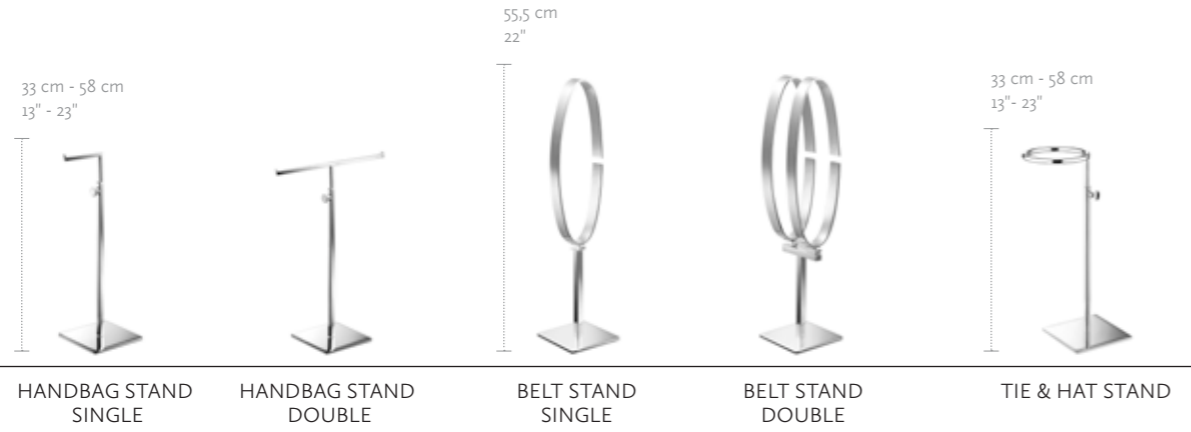

01 | OBJECTS
DISPLAYS

COLORS

WHITE	1313
BRUSHED STAINLESS STEEL LOOK	4101
CHROME	4102