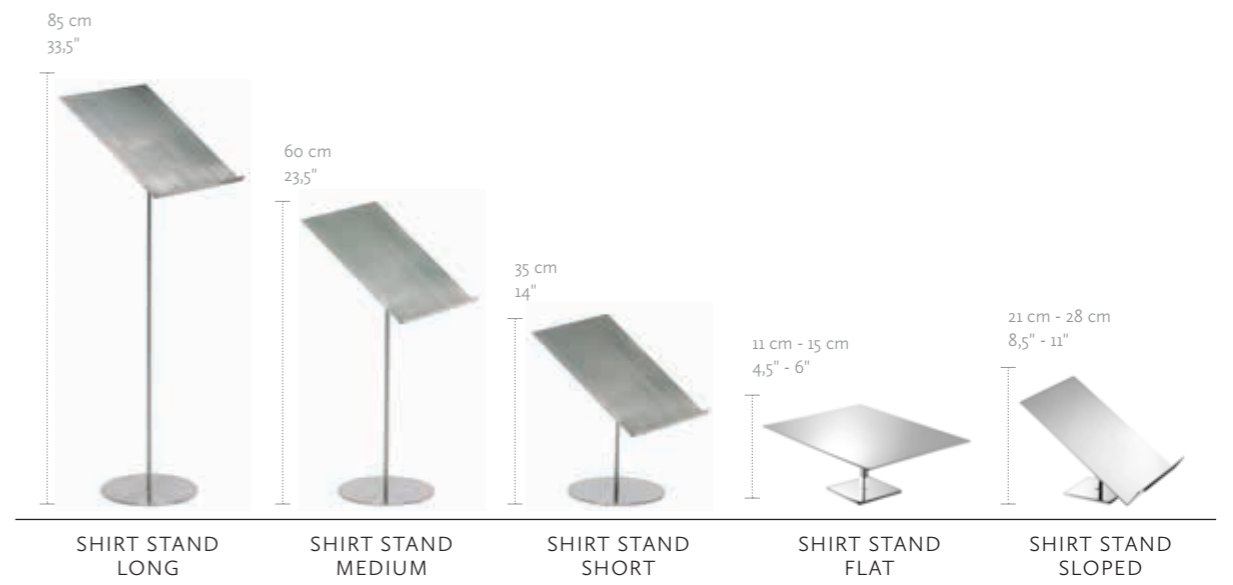

01 | OBJECTS
DISPLAYS

COLORS

WHITE	1313
BRUSHED STAINLESS STEEL LOOK	4101
CHROME	4102