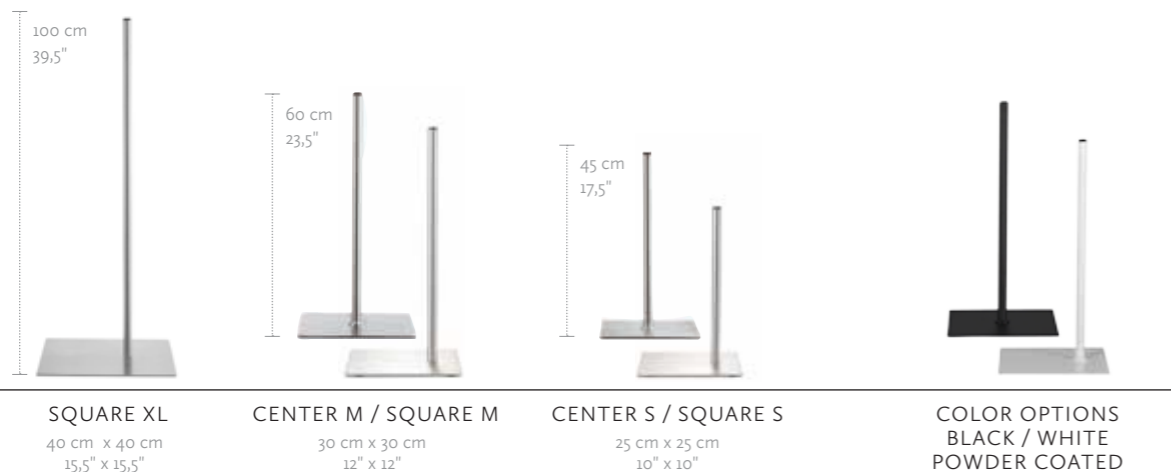

02 | TORSOS & FORMS STANDS

COLORS

BRUSHED STAINLESS STEEL LOOK	4101
BLACK POWDER COATED	4104
WHITE POWDER COATED	4110
CHROME	4102
DARK WOOD	4201
LIGHT WOOD	4202

OUR RECOMMENDATION

CENTER S / SQUARE S FOR KIDS TORSOS
CENTER M / SQUARE M FOR FEMALE TORSOS
CENTER L / SQUARE L FOR MALE TORSOS
TBMB-03S, TBWB-01S, TBWB-02S FOR KIDS TORSOS
(4-8 YEARS)