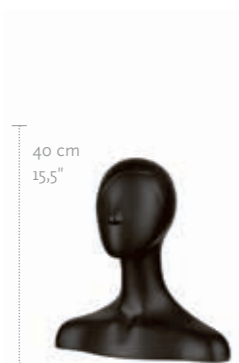

WH-FHF-21
FEMALE
BLACK