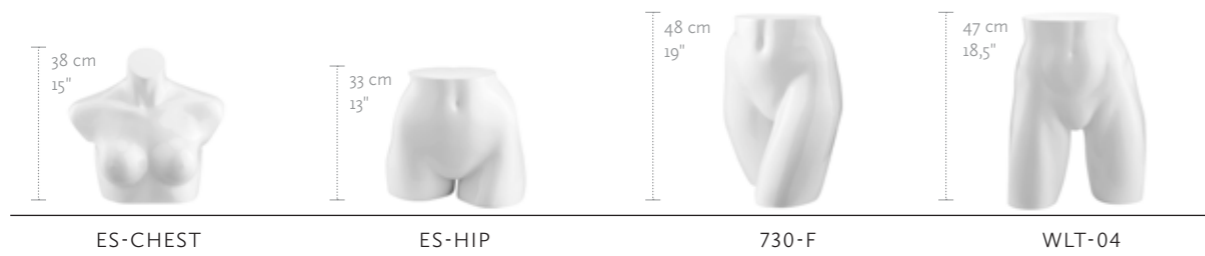

FEMALE		
MEASUREMENTS	EU	US
BUST	86 cm	34"
WAIST	63 cm	25"
HIP	90 cm	35.5"
CUP SIZE	75 B	34 B
CLOTHES SIZE	36-38	8-10

COLOR		
WHITE SHINY	1313S	

MALE		
MEASUREMENTS	EU	US
CHEST	97 cm	38"
WAIST	78 cm	30.5"
HIP	90 cm	35.5"
COLLAR	37 cm	14.5"
CLOTHES SIZE	48-50	38-40