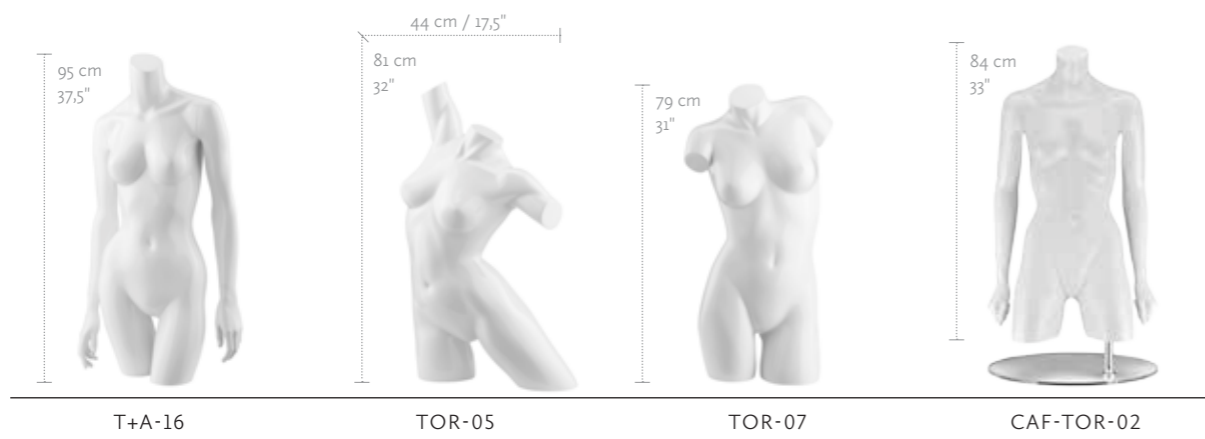

FEMALE XL		
MEASUREMENTS	EU	US
BUST	104 cm	41"
WAIST	65 cm	25,5"
HIP	90 cm	35,5"
CUP SIZE	80 C	36 C
CLOTHES SIZE	44	16

COLOR		
WHITE	1313	

FEMALE XXL		
MEASUREMENTS	EU	US
BUST	107 cm	42"
WAIST	84 cm	33"
HIP	110 cm	43,5"
CUP SIZE	90 C	40 C
CLOTHES SIZE	46	18

FEMALE		
MEASUREMENTS	EU	US
BUST	86 cm	34"
WAIST	63 cm	25"
HIP	90 cm	35.5"
CUP SIZE	75 B	34 B
CLOTHES SIZE	36-38	8-10

COLOR		
WHITE SHINY	1313S	

MALE		
MEASUREMENTS	EU	US
CHEST	97 cm	38"
WAIST	78 cm	30.5"
HIP	90 cm	35.5"
COLLAR	37 cm	14.5"
CLOTHES SIZE	48-50	38-40