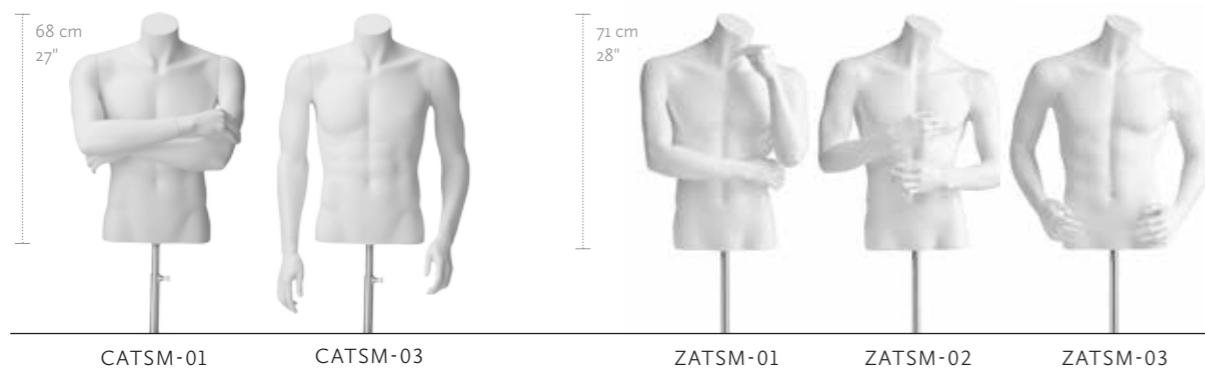

02 | TORSOS & FORMS MALE TORSOS

MEASUREMENTS	EU	US
CHEST	97 cm	38"
WAIST	78 cm	30.5"
HIP	94 cm	37"
COLLAR	37 cm	14.5"
CLOTHES SIZE	48-50	38-40

COLOR		
WHITE	1313	

Stands for torsos need to be ordered separately.