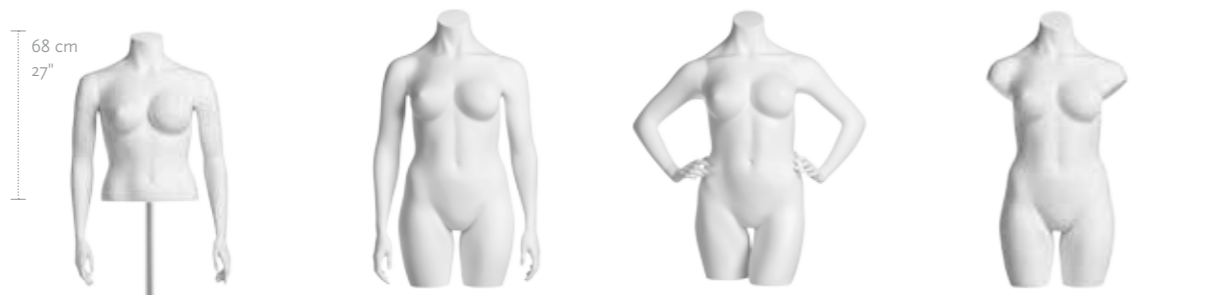

XXLFXTS-A

XXLFT-01A

XXLFT-02B

XXLFT-01E