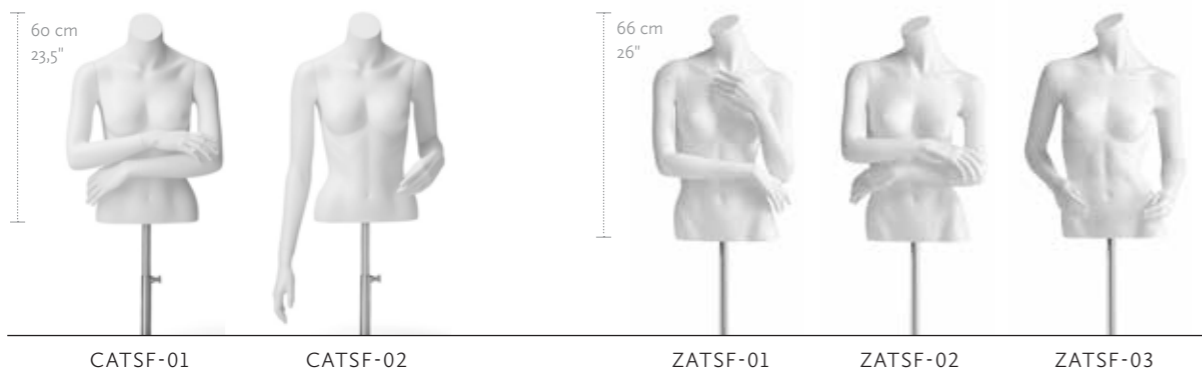

02 | TORSOS & FORMS

FEMALE TORSOS

MEASUREMENTS	EU	US
BUST	83 cm	32,5"
WAIST	62 cm	24,5"
HIP	88 cm	34,5"
CUP SIZE	75 B	34 B
CLOTHES SIZE	36-38	8-10

COLOR		
WHITE	1313	

Stands for torsos need to be ordered separately.