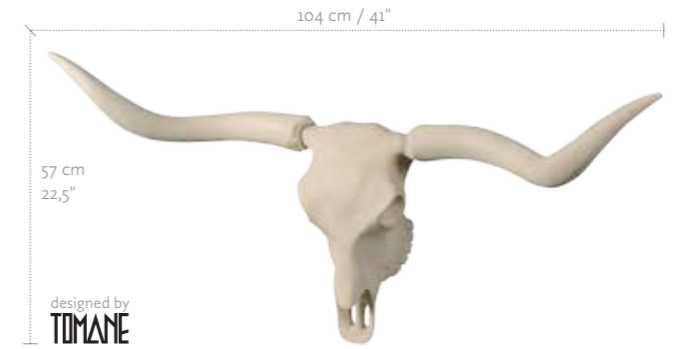

WEIMARANER FEMALE  
WHITE

WEIMARANER MALE  
WHITE

WEIMARANER FEMALE  
WHITE SHINY

WEIMARANER MALE  
WHITE SHINY

WITH APPLIANCE  
FOR LAMPSHADES

Lampshades are not included.

BUFFALO  
ROMAN FINISH

LONGHORN  
ROMAN FINISH