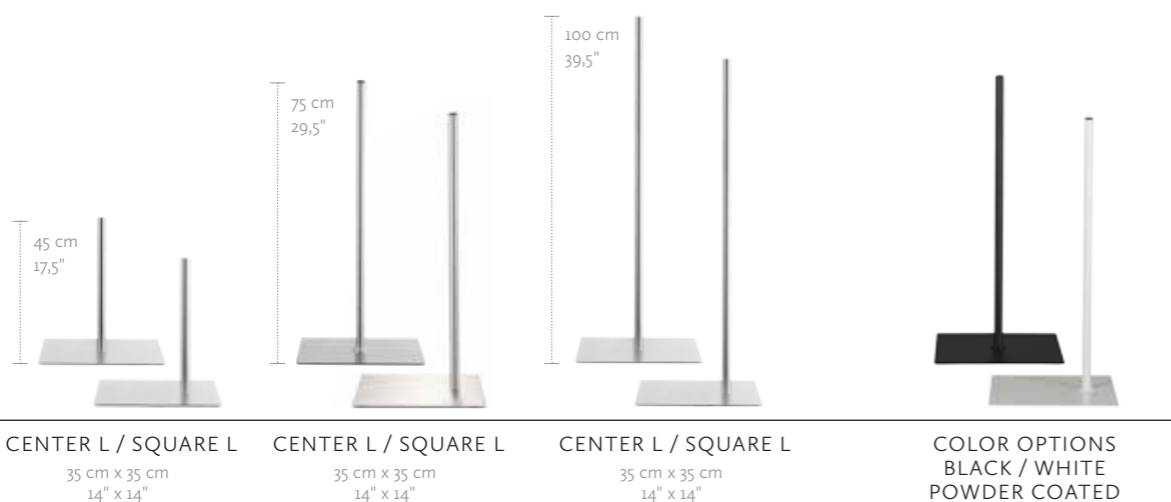

02 | TORSOS & FORMS STANDS

COLORS

BRUSHED STAINLESS STEEL LOOK	4101
BLACK POWDER COATED	4104
WHITE POWDER COATED	4110
CHROME	4102
DARK WOOD	4201
LIGHT WOOD	4202

OUR RECOMMENDATION

CENTER S / SQUARE S FOR KIDS TORSOS
CENTER M / SQUARE M FOR FEMALE TORSOS
CENTER L / SQUARE L FOR MALE TORSOS
TBMB-03S, TBWB-01S, TBWB-02S FOR KIDS TORSOS
(4-8 YEARS)