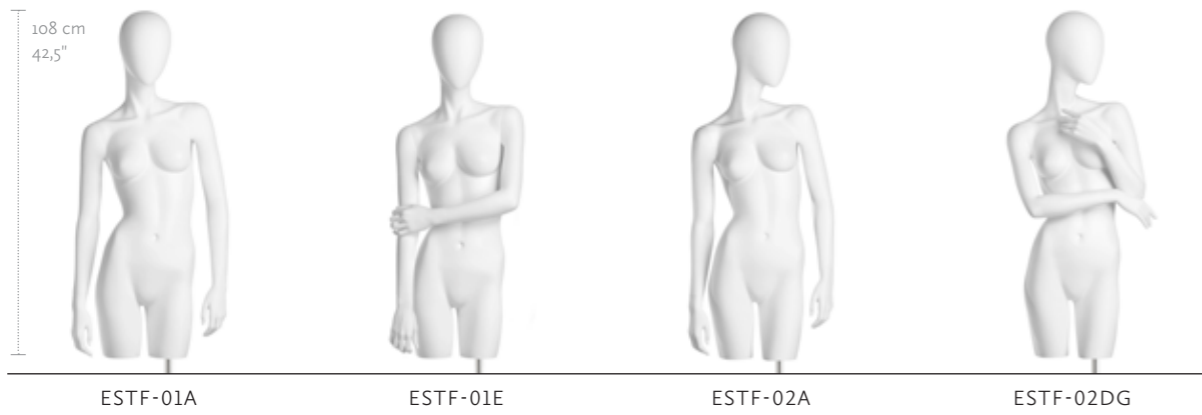

02 | TORSOS & FORMS

FEMALE TORSOS

MEASUREMENTS	EU	US
BUST	83 cm	32,5"
WAIST	62 cm	24,5"
HIP	88 cm	34,5"
CUP SIZE	75 B	34 B
CLOTHES SIZE	36-38	8-10

COLOR		
WHITE	1313	

Stands for torsos need to be ordered separately.