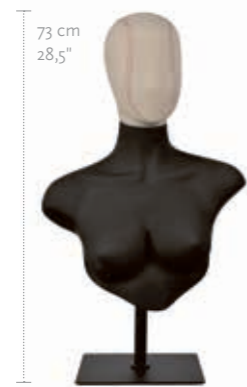

## 02 | TORSOS & FORMS ELEGANCE

DNL-01 LI/R1 / MACEY  
FEMALE  
WHITE

DNL-01 / DANIELLE  
FEMALE  
WHITE

DNL-01S / EVIE  
FEMALE  
WHITE SHINY

ACBF-04A  
FEMALE  
SUEDE BLACK

ACBF-04A / TBFH-B  
FEMALE  
SUEDE BLACK + LINEN BEIGE