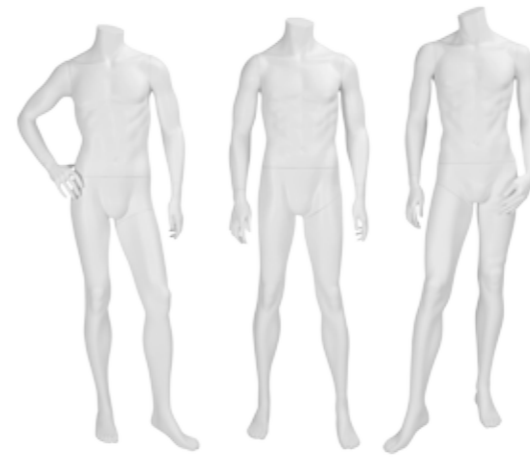

# HEADLESS MANNEQUINS

---

HLF-03      HLF-01      HLF-05

HLF-04      HLF-02

HLM-05      HLM-01      HLM-03

HLM-04      HLM-02

FEMALE MEASUREMENTS			
	EU	US	
HEIGHT	160 cm	63"	
BUST	84 cm	33"	
WAIST	62 cm	24,5"	
HIP	86 cm	34"	
CUP SIZE	75 B	34 B	
CLOTHES SIZE	36-38	8-10	
SHOE SIZE	38	8	
HEEL HEIGHT	10 cm	4"	

COLOR			
WHITE	1313		

MALE MEASUREMENTS			
	EU	US	
HEIGHT	164 cm	64,5"	
CHEST	95 cm	37,5"	
WAIST	76 cm	30"	
HIP	95 cm	37,5"	
COLLAR	37 cm	14,5"	
CLOTHES SIZE	48-50	38-40	
SHOE SIZE	42	9	
HEEL HEIGHT	2-3 cm	1"	