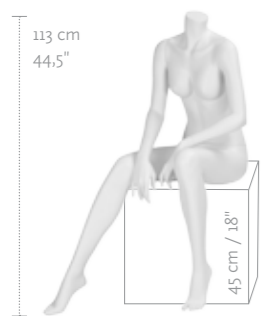

FEMALE MEASUREMENTS			
	EU	US	
HEIGHT	160 cm	63"	
BUST	84 cm	33"	
WAIST	62 cm	24,5"	
HIP	86 cm	34"	
CUP SIZE	75 B	34 B	
CLOTHES SIZE	36-38	8-10	
SHOE SIZE	38	8	
HEEL HEIGHT	10 cm	4"	

COLOR			
WHITE	1313		

MALE MEASUREMENTS			
	EU	US	
HEIGHT	164 cm	64,5"	
CHEST	95 cm	37,5"	
WAIST	76 cm	30"	
HIP	95 cm	37,5"	
COLLAR	37 cm	14,5"	
CLOTHES SIZE	48-50	38-40	
SHOE SIZE	42	9	
HEEL HEIGHT	2-3 cm	1"	

COLOR			
WHITE	1313		

HLF-06