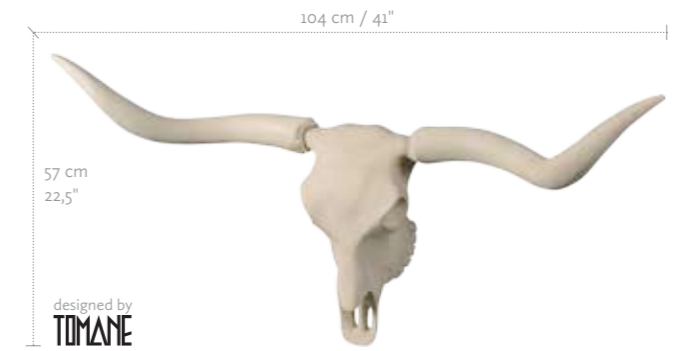

WEIMARANER FEMALE
WHITE

WEIMARANER MALE
WHITE

WEIMARANER FEMALE
WHITE SHINY

WEIMARANER MALE
WHITE SHINY

WITH APPLIANCE
FOR LAMPSHADES

Lampshades are not included.

BUFFALO
ROMAN FINISH

LONGHORN
ROMAN FINISH