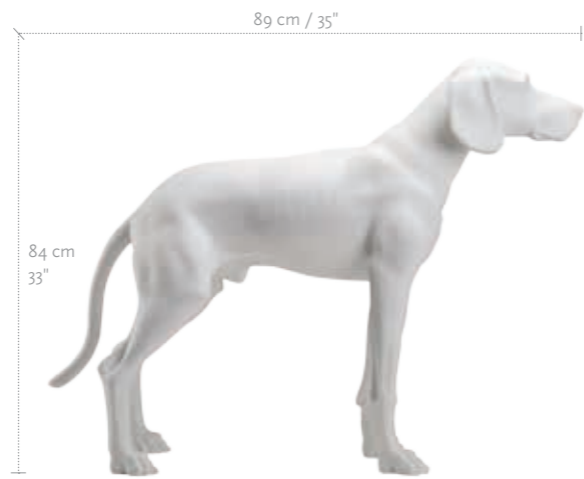

OBJECTS

—

01 | OBJECTS
ANIMALS

JERRY
FEMALE
WHITE

WHISKY
FEMALE
BLACK

BULLDOG PUPPY
FEMALE
WHITE

BULLDOG PUPPY
FEMALE
BLACK

BULLDOG
MALE
WHITE / BLACK

WEIMARANER FEMALE
WHITE

WEIMARANER MALE
WHITE

WEIMARANER FEMALE
WHITE SHINY

WEIMARANER MALE
WHITE SHINY

WITH APPLIANCE
FOR LAMPSHADES

Lampshades are not included.

BUFFALO
ROMAN FINISH

LONGHORN
ROMAN FINISH