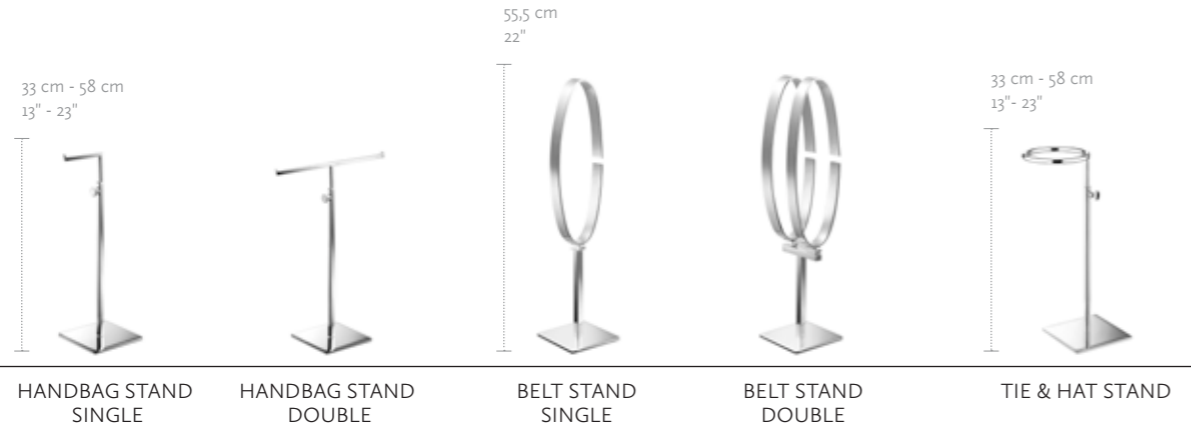

SPRINGBOK
ROMAN FINISH

ANTELOPE
ROMAN FINISH

STAG ANTLERS SMALL
SUEDE BLACK

STAG ANTLERS LARGE
SUEDE BLACK

01 | OBJECTS
DISPLAYS

COLORS

WHITE	1313
BRUSHED STAINLESS STEEL LOOK	4101
CHROME	4102