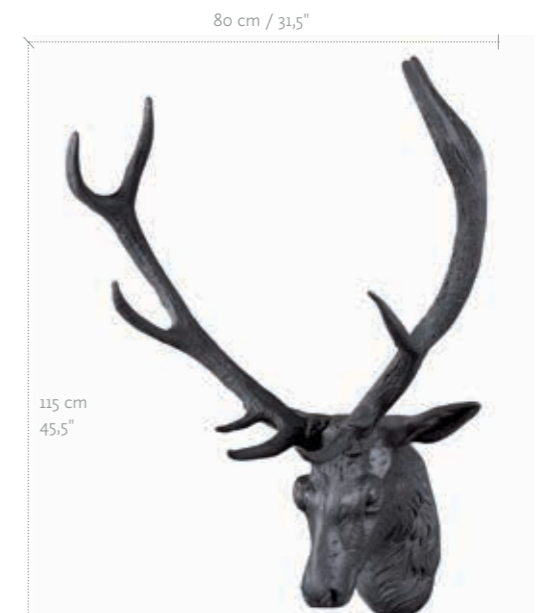

OBJECTS

—

01 | OBJECTS
ANIMALS

JERRY
FEMALE
WHITE

WHISKY
FEMALE
BLACK

BULLDOG PUPPY
FEMALE
WHITE

BULLDOG PUPPY
FEMALE
BLACK

BULLDOG
MALE
WHITE / BLACK

WEIMARANER FEMALE
WHITE

WEIMARANER MALE
WHITE

WEIMARANER FEMALE
WHITE SHINY

WEIMARANER MALE
WHITE SHINY

WITH APPLIANCE
FOR LAMPSHADES

Lampshades are not included.

BUFFALO
ROMAN FINISH

LONGHORN
ROMAN FINISH

SPRINGBOK
ROMAN FINISH

ANTELOPE
ROMAN FINISH

STAG ANTLERS SMALL
SUEDE BLACK

STAG ANTLERS LARGE
SUEDE BLACK

01 | OBJECTS
DISPLAYS

COLORS

WHITE	1313
BRUSHED STAINLESS STEEL LOOK	4101
CHROME	4102