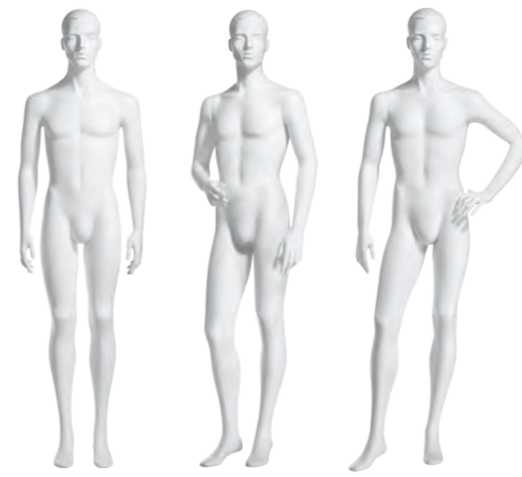

MDG-03

MDG-01

MDB-04

MDB-02

MDB-01

MDB-03

MDG-04

FEMALE MEASUREMENTS	EU	US
HEIGHT	178 cm	70"
BUST	82 cm	32"
WAIST	58 cm	23"
HIP	87 cm	34"
CUP SIZE	75 B	34 B
CLOTHES SIZE	34-36	6-8
SHOE SIZE	38/39	8½
HEEL HEIGHT	12 cm	5"

COLORS	
SKIN TONE ALABASTER	2104
WHITE	1313

MALE MEASUREMENTS	EU	US
HEIGHT	188 cm	74"
CHEST	92 cm	36"
WAIST	74 cm	29"
HIP	92 cm	36"
COLLAR	37 cm	14,5"
CLOTHES SIZE	48-50	38-40
SHOE SIZE	42	9
HEEL HEIGHT	3 cm	1"