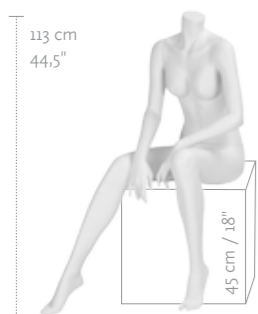

COLOR

WHITE	1313

HLF-06