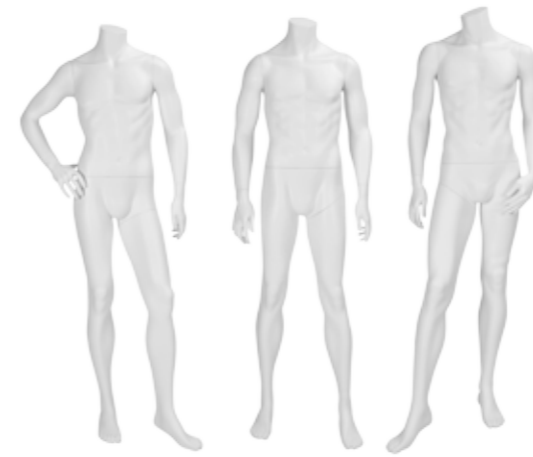

HEADLESS MANNEQUINS

HLF-03 HLF-01 HLF-05

HLF-04 HLF-02

HLM-05 HLM-01 HLM-03

HLM-04 HLM-02

FEMALE

MEASUREMENTS	EU	US
HEIGHT	160 cm	63"
BUST	84 cm	33"
WAIST	62 cm	24,5"
HIP	86 cm	34"
CUP SIZE	75 B	34 B
CLOTHES SIZE	36-38	8-10
SHOE SIZE	38	8
HEEL HEIGHT	10 cm	4"

COLOR

WHITE	1313
-------	------

MALE

MEASUREMENTS	EU	US
HEIGHT	164 cm	64,5"
CHEST	95 cm	37,5"
WAIST	76 cm	30"
HIP	95 cm	37,5"
COLLAR	37 cm	14,5"
CLOTHES SIZE	48-50	38-40
SHOE SIZE	42	9
HEEL HEIGHT	2-3 cm	1"