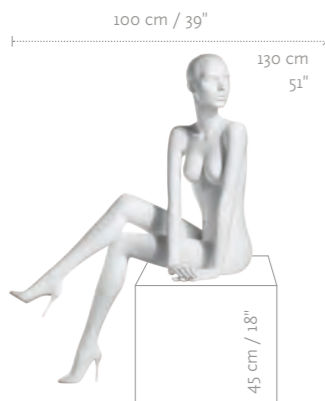

MEASUREMENTS	EU	US
HEIGHT	184 cm	72"
BUST	83 cm	33"
WAIST	60 cm	24"
HIP	88 cm	35"
CUP SIZE	75 B	34 B
CLOTHES SIZE	34-36	6-8
SHOE SIZE	38	7
HEEL HEIGHT	10 cm	4"

COLORS	
FABRIC COTTON WEATHERED	4739
LEGS & ARMS BLACK	1310
ARMS DARK WOOD	4201

VSM-06HT
WOODEN ARMS

VSM-06HT

MEASUREMENTS	EU	US
HEIGHT	185 cm	73"
CHEST	96 cm	38"
WAIST	74 cm	29"
HIP	95 cm	37"
COLLAR	37 cm	14,5"
CLOTHES SIZE	48-50	38-40
SHOE SIZE	42	9
HEEL HEIGHT	3 cm	1"

COLORS	
FABRIC COTTON WEATHERED	4739
LEGS & ARMS BLACK	1310
ARMS DARK WOOD	4201

VOF-05

VOF-06

VOF-03

VOF-04

VOF-02

VOF-07

VOF-07

MEASUREMENTS	EU	US
HEIGHT	183 cm	72"
BUST	84 cm	33"
WAIST	72 cm	28"
HIP	87 cm	34"
CUP SIZE	75 B	34 B
CLOTHES SIZE	34-36	6-8
SHOE SIZE	38/39	8½
HEEL HEIGHT	10 cm	4"