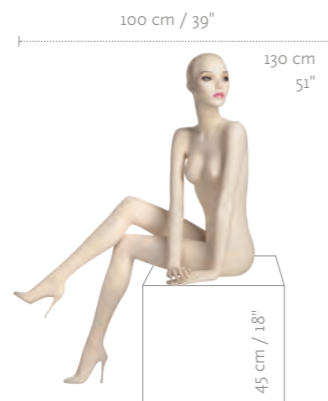

MEASUREMENTS	EU	US
HEIGHT	184 cm	72"
BUST	83 cm	33"
WAIST	60 cm	24"
HIP	88 cm	35"
CUP SIZE	75 B	34 B
CLOTHES SIZE	34-36	6-8
SHOE SIZE	38	7
HEEL HEIGHT	10 cm	4"

COLORS	
FABRIC COTTON WEATHERED	4739
LEGS & ARMS BLACK	1310
ARMS DARK WOOD	4201

VSM-06HT
WOODEN ARMS

VSM-06HT

MEASUREMENTS	EU	US
HEIGHT	185 cm	73"
CHEST	96 cm	38"
WAIST	74 cm	29"
HIP	95 cm	37"
COLLAR	37 cm	14,5"
CLOTHES SIZE	48-50	38-40
SHOE SIZE	42	9
HEEL HEIGHT	3 cm	1"

COLORS	
FABRIC COTTON WEATHERED	4739
LEGS & ARMS BLACK	1310
ARMS DARK WOOD	4201

VOF-05

VOF-06

VOF-03

VOF-04

VOF-02

VOF-07

VOF-07

MEASUREMENTS	EU	US
HEIGHT	183 cm	72"
BUST	84 cm	33"
WAIST	72 cm	28"
HIP	87 cm	34"
CUP SIZE	75 B	34 B
CLOTHES SIZE	34-36	6-8
SHOE SIZE	38/39	8½
HEEL HEIGHT	10 cm	4"