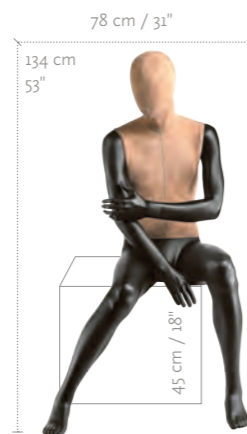

MEASUREMENTS	EU	US
HEIGHT	184 cm	72"
BUST	83 cm	33"
WAIST	60 cm	24"
HIP	88 cm	35"
CUP SIZE	75 B	34 B
CLOTHES SIZE	34-36	6-8
SHOE SIZE	38	7
HEEL HEIGHT	10 cm	4"

COLORS	
FABRIC COTTON WEATHERED	4739
LEGS & ARMS BLACK	1310
ARMS DARK WOOD	4201

VSM-06HT
WOODEN ARMS

VSM-06HT

MEASUREMENTS	EU	US
HEIGHT	185 cm	73"
CHEST	96 cm	38"
WAIST	74 cm	29"
HIP	95 cm	37"
COLLAR	37 cm	14,5"
CLOTHES SIZE	48-50	38-40
SHOE SIZE	42	9
HEEL HEIGHT	3 cm	1"

COLORS	
FABRIC COTTON WEATHERED	4739
LEGS & ARMS BLACK	1310
ARMS DARK WOOD	4201

MALE MEASUREMENTS	EU	US
HEIGHT	188 cm	74"
CHEST	92 cm	36"
WAIST	74 cm	29"
HIP	92 cm	36"
COLLAR	37 cm	14,5"
CLOTHES SIZE	48-50	38-40
SHOE SIZE	42	9
HEEL HEIGHT	3 cm	1"

COLORS	
WHITE	1313
NICKEL	2243

03

NEW CULTURE