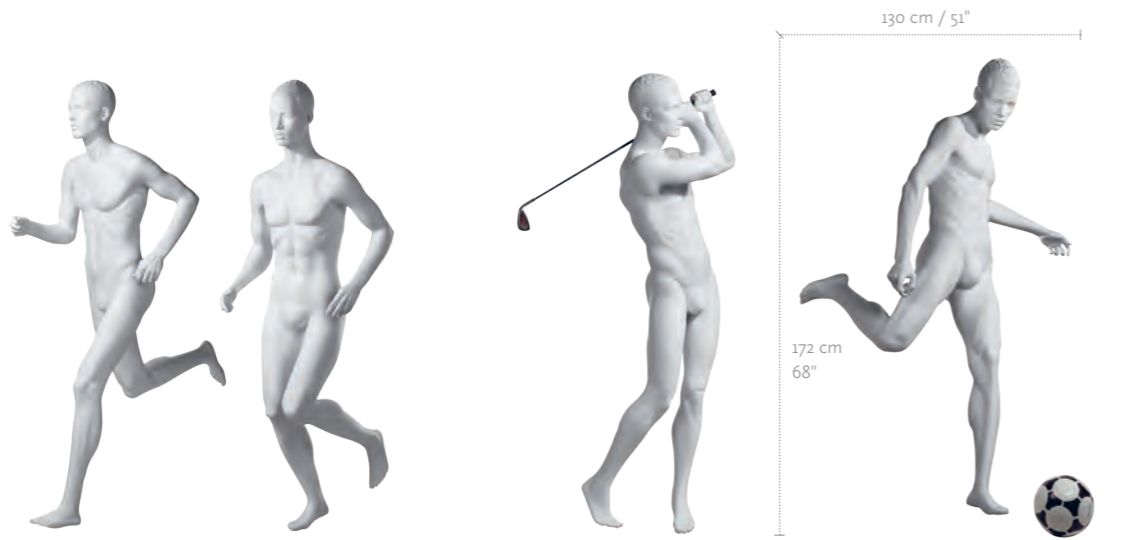

AHM-02

AHM-19

AHM-14

AHM-07