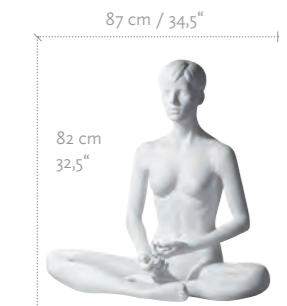

AHF-05

incl. suspension rings
incl. wire ropes
incl. bar

MEASUREMENTS	EU	US
HEIGHT approx.	174 cm	68,5"
CLOTHES SIZE	S/M	S/M
SHOE SIZE	38/39	8,5
FURTHER MEASUREMENTS ON REQUEST		

COLORS

WHITE	1313
SUEDE GRAY (AHF-14 / AHF-15)	3405

AHF-14

AHF-15

AHF-12

AHF-13

AHTF-14

MEASUREMENTS	EU	US
HEIGHT approx.	174 cm	68,5"
CLOTHES SIZE	S/M	S/M
SHOE SIZE	38/39	8,5
FURTHER MEASUREMENTS ON REQUEST		

COLORS	
WHITE	1313
SUEDE GRAY (AHF-14 / AHF-15)	3405