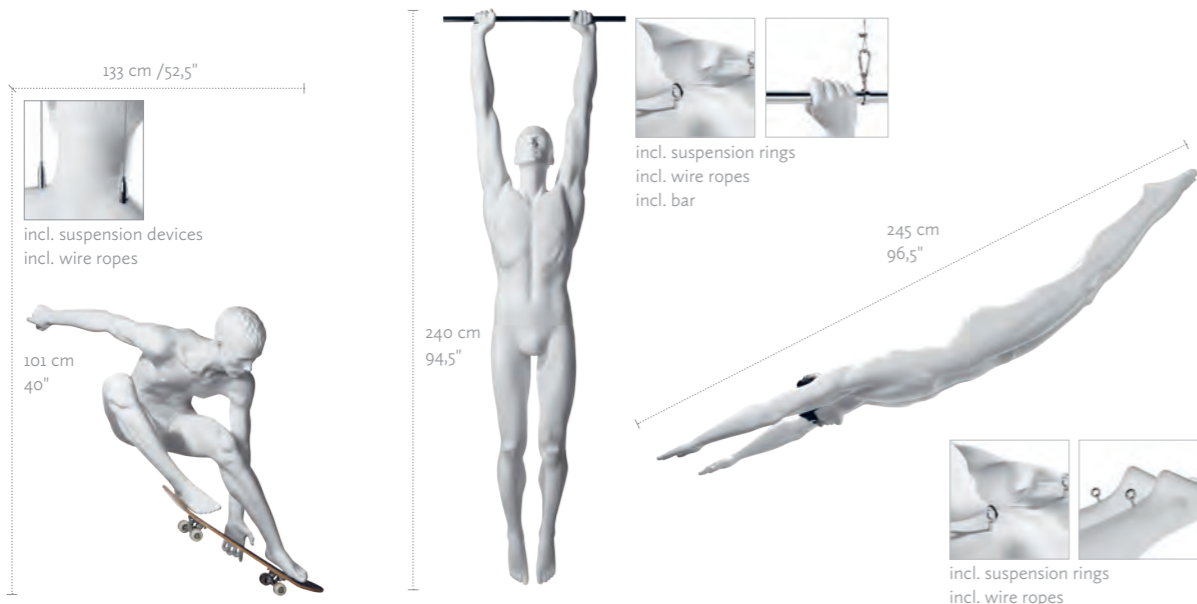

AHM-18

AHM-03

AHM-08

AHM-10

AHM-11

MEASUREMENTS	EU	US
HEIGHT approx.	184 cm	72,5"
CLOTHES SIZE	M	M
CLOTHES SIZE AHM-15/16	L	L
CLOTHES SIZE AHM-20	XXL	XXL
SHOE SIZE	42-43	9
FURTHER MEASUREMENTS ON REQUEST		
COLORS		
WHITE		1313
SUEDE BLACK (AHM-15 / AHM-16)		3406