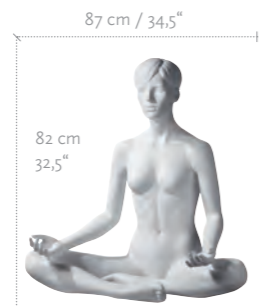

AHF-05

incl. suspension rings
incl. wire ropes
incl. bar

MEASUREMENTS	EU	US
HEIGHT approx.	174 cm	68,5"
CLOTHES SIZE	S/M	S/M
SHOE SIZE	38/39	8,5
FURTHER MEASUREMENTS ON REQUEST		

COLORS

WHITE	1313
SUEDE GRAY (AHF-14 / AHF-15)	3405

AHF-14

AHF-15

AHF-12

AHF-13

AHTF-14

MEASUREMENTS	EU	US
HEIGHT approx.	174 cm	68,5"
CLOTHES SIZE	S/M	S/M
SHOE SIZE	38/39	8,5
FURTHER MEASUREMENTS ON REQUEST		

COLORS	
WHITE	1313
SUEDE GRAY (AHF-14 / AHF-15)	3405