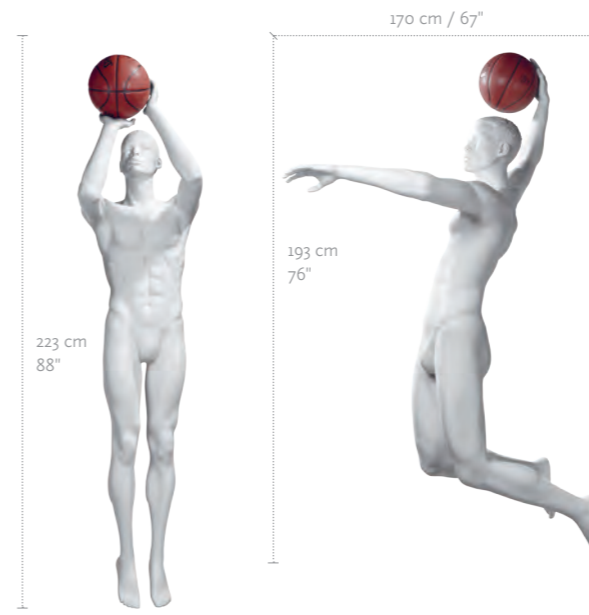

AHM-06

AHM-17