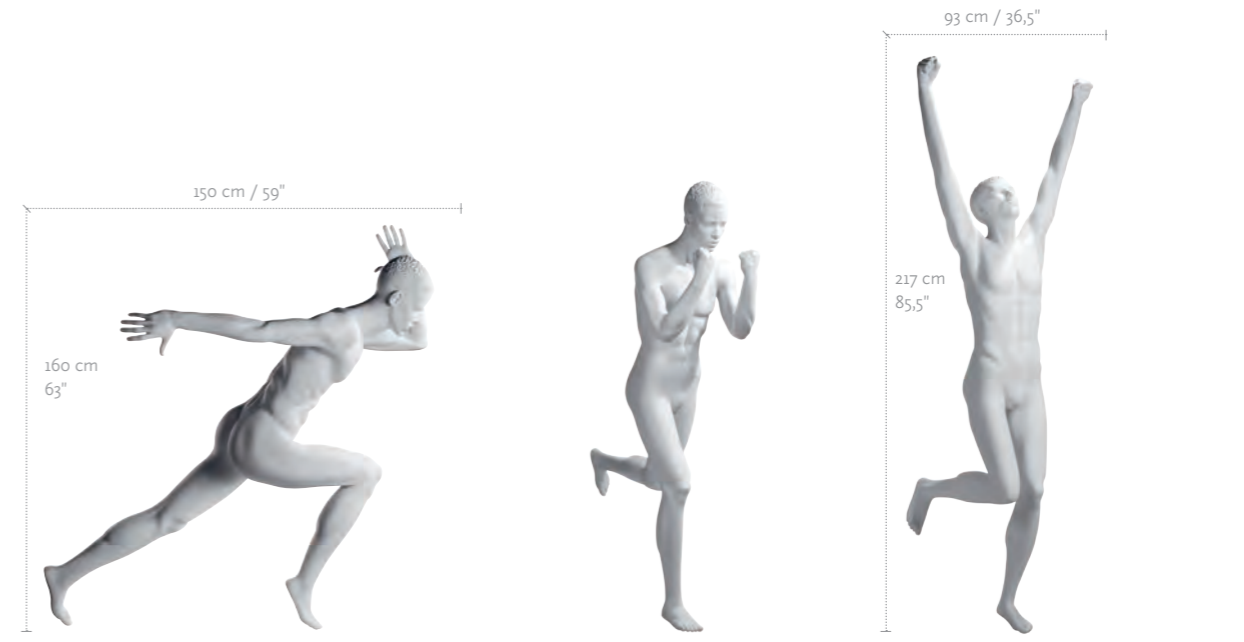

AHM-20

AHM-15

AHM-01

AHM-18

AHM-03