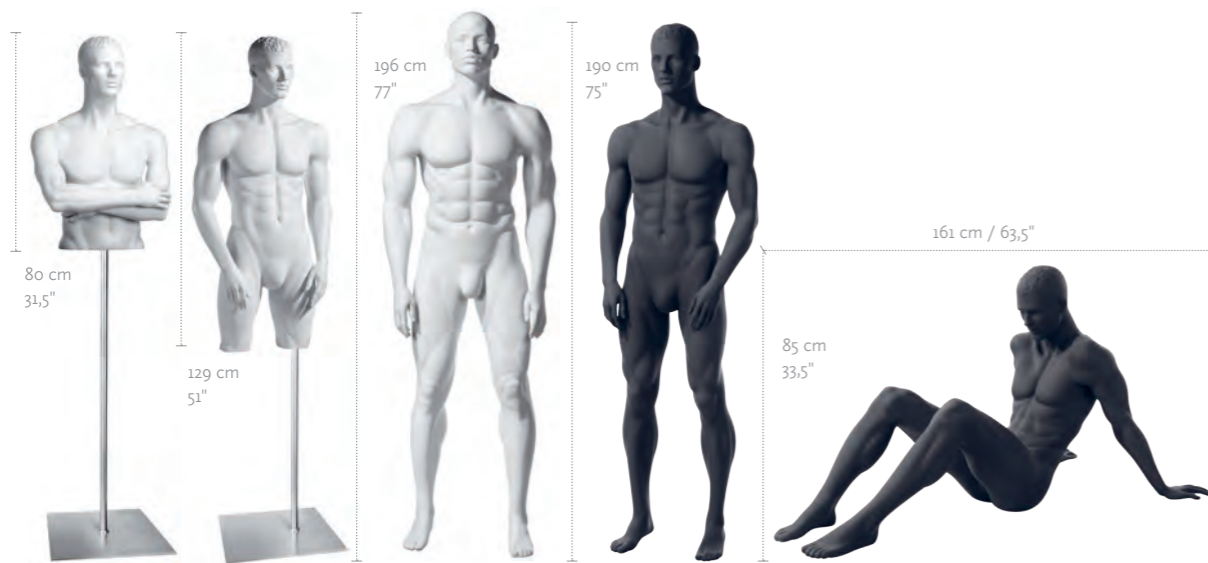

AHBM-15D

AHTM-15

AHM-20

AHM-15

AHM-16