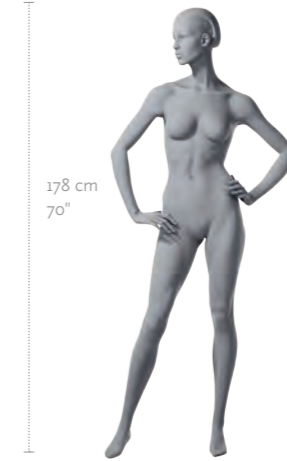

AHF-05

incl. suspension rings
incl. wire ropes
incl. bar

MEASUREMENTS	EU	US
HEIGHT approx.	174 cm	68,5"
CLOTHES SIZE	S/M	S/M
SHOE SIZE	38/39	8,5
FURTHER MEASUREMENTS ON REQUEST		

COLORS

WHITE	1313
SUEDE GRAY (AHF-14 / AHF-15)	3405

AHF-14

AHF-15

AHF-12

AHF-13

AHTF-14

MEASUREMENTS	EU	US
HEIGHT approx.	174 cm	68,5"
CLOTHES SIZE	S/M	S/M
SHOE SIZE	38/39	8,5
FURTHER MEASUREMENTS ON REQUEST		

COLORS	
WHITE	1313
SUEDE GRAY (AHF-14 / AHF-15)	3405