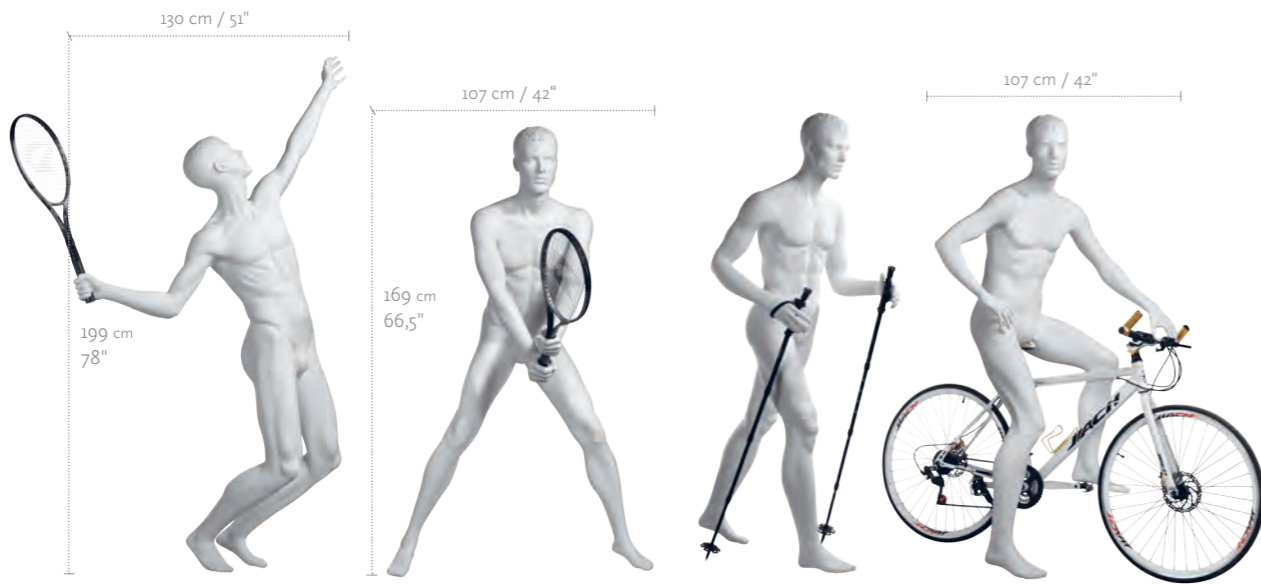

AHM-05

AHM-04

AHM-13

AHM-12