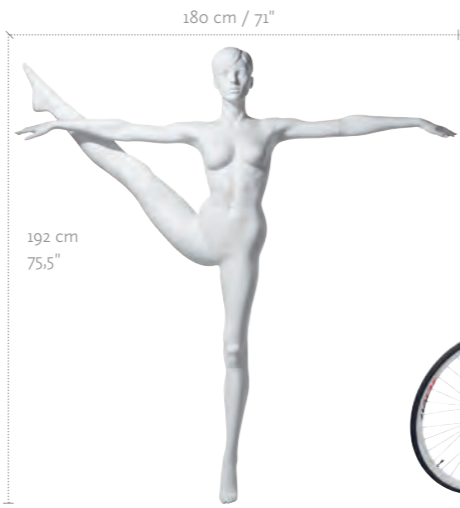

AHF-11

MEASUREMENTS	EU	US
HEIGHT approx.	174 cm	68,5"
CLOTHES SIZE	S/M	S/M
SHOE SIZE	38/39	8,5
FURTHER MEASUREMENTS ON REQUEST		

COLORS	
WHITE	1313
SUEDE GRAY (AHF-14 / AHF-15)	3405

AM-01 400 X 400 X 4 mm	AM-02 600 X 400 X 6 mm
AHF-02 AHF-03 AHF-04 AHF-07 AHF-08 AHF-09 AHF-10 AHF-11 AHF-14 AHF-15 AHF-16 AHF-17	AHF-01

Stands for torsos need to be ordered separately.